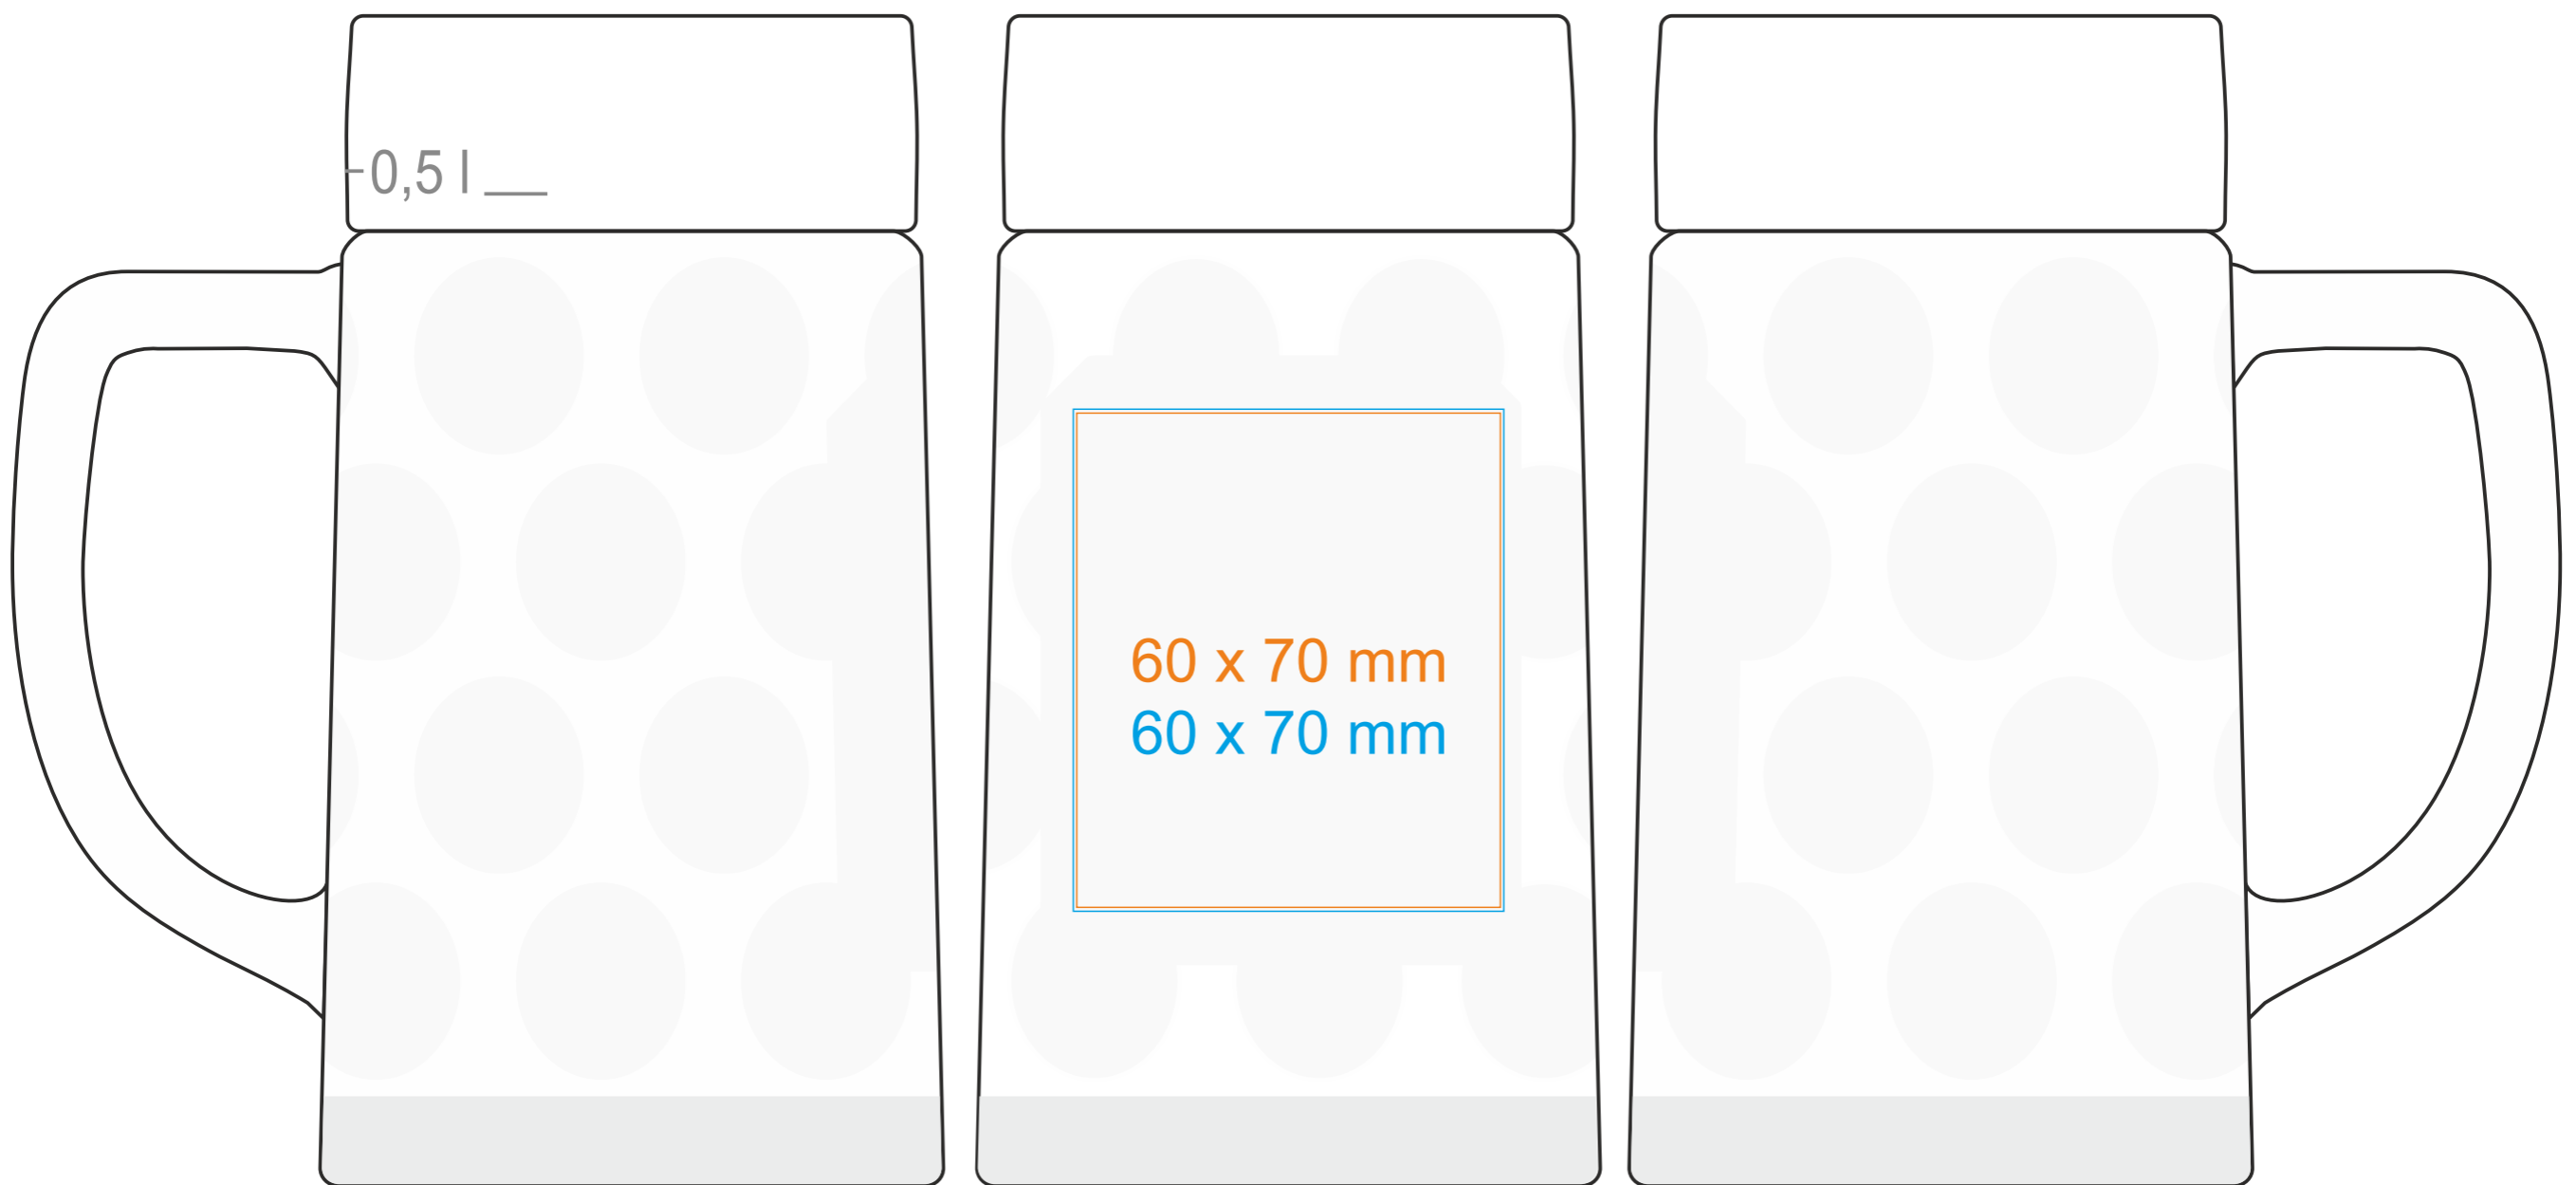

B_417 Munich

500 ml / h: 163 mm / Ø 78 mm

*In the case of projects for transfer print running outside of the standard print area, please contact our sales department.

[How to prepare print material](#)

meaning

- Transfer Print
- Laser Engraving