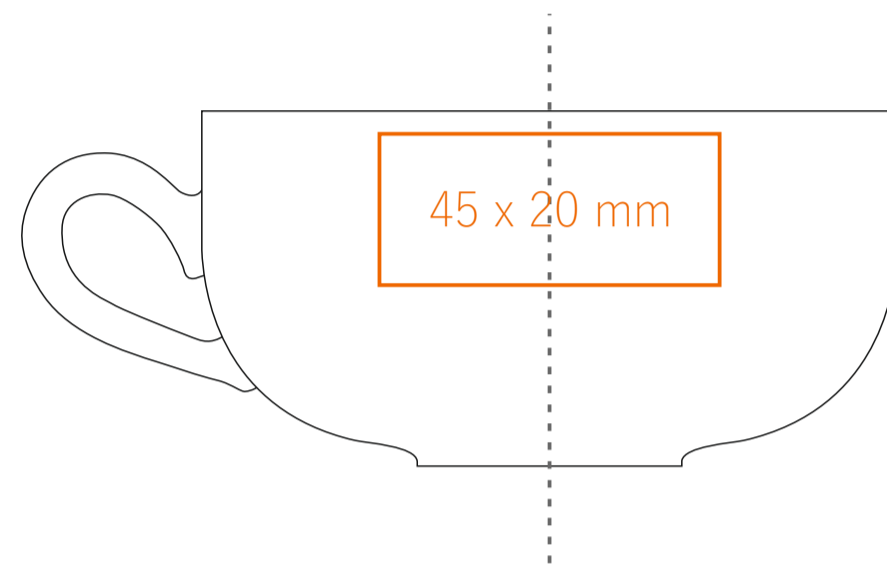

C250 Nora Set

160 ml / h: 58 mm / Ø 77 mm

Imprint on the bottom outside

Imprint on the bottom outside

Saucer Ø 130 mm

Imprint on the handle
Imprint on the inside

30 x 10 mm
Ø 35 mm

*In the case of projects for transfer print running outside of the standard print area, please contact our sales department.

- Transfer Print
- Sensitive Touch
- Direct Print

C250 Nora Set

180 ml / h: 47 mm / Ø 92 mm

Imprint on the bottom outside

Imprint on the bottom outside

Saucer Ø 140 mm

Imprint on the handle
Imprint on the inside

30 x 10 mm
Ø 40 mm

*In the case of projects for transfer print running outside of the standard print area, please contact our sales department.

- Transfer Print
- Sensitive Touch
- Direct Print

C250 Nora Set

350 ml / h: 77 mm / Ø 99 mm

Imprint on the bottom outside

Imprint on the bottom outside

Saucer Ø 175 mm

Imprint on the handle
Imprint on the inside

30 x 10 mm
Ø 40 mm

- Transfer Print
- Sensitive Touch
- Direct Print