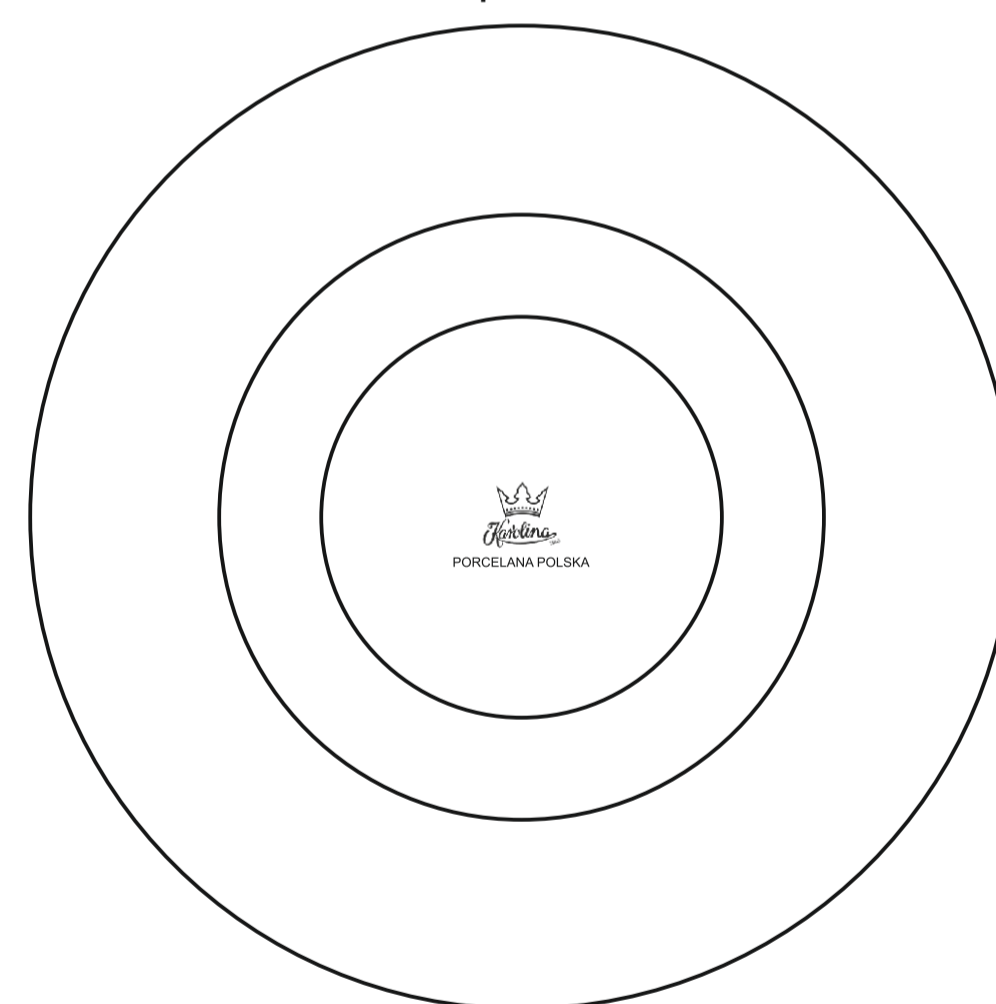

C250 Nora Set

160 ml / h: 58 mm / Ø 77 mm

Imprint on the bottom outside

Imprint on the bottom outside

Saucer Ø 130 mm

Imprint on the handle
Imprint on the inside

30 x 10 mm
Ø 35 mm

*In the case of projects for transfer print running outside of the standard print area, please contact our sales department.

- Transfer Print
- Sensitive Touch
- Direct Print

C250 Nora Set

180 ml / h: 47 mm / Ø 92 mm

Imprint on the bottom outside

Imprint on the bottom outside

Saucer Ø 140 mm

Imprint on the handle
Imprint on the inside

30 x 10 mm
Ø 40 mm

*In the case of projects for transfer print running outside of the standard print area, please contact our sales department.

- Transfer Print
- Sensitive Touch
- Direct Print

C250 Nora Set

350 ml / h: 77 mm / Ø 99 mm

Imprint on the bottom outside

Imprint on the bottom outside

Saucer Ø 175 mm

Imprint on the handle
Imprint on the inside

30 x 10 mm
Ø 40 mm

- Transfer Print
- Sensitive Touch
- Direct Print