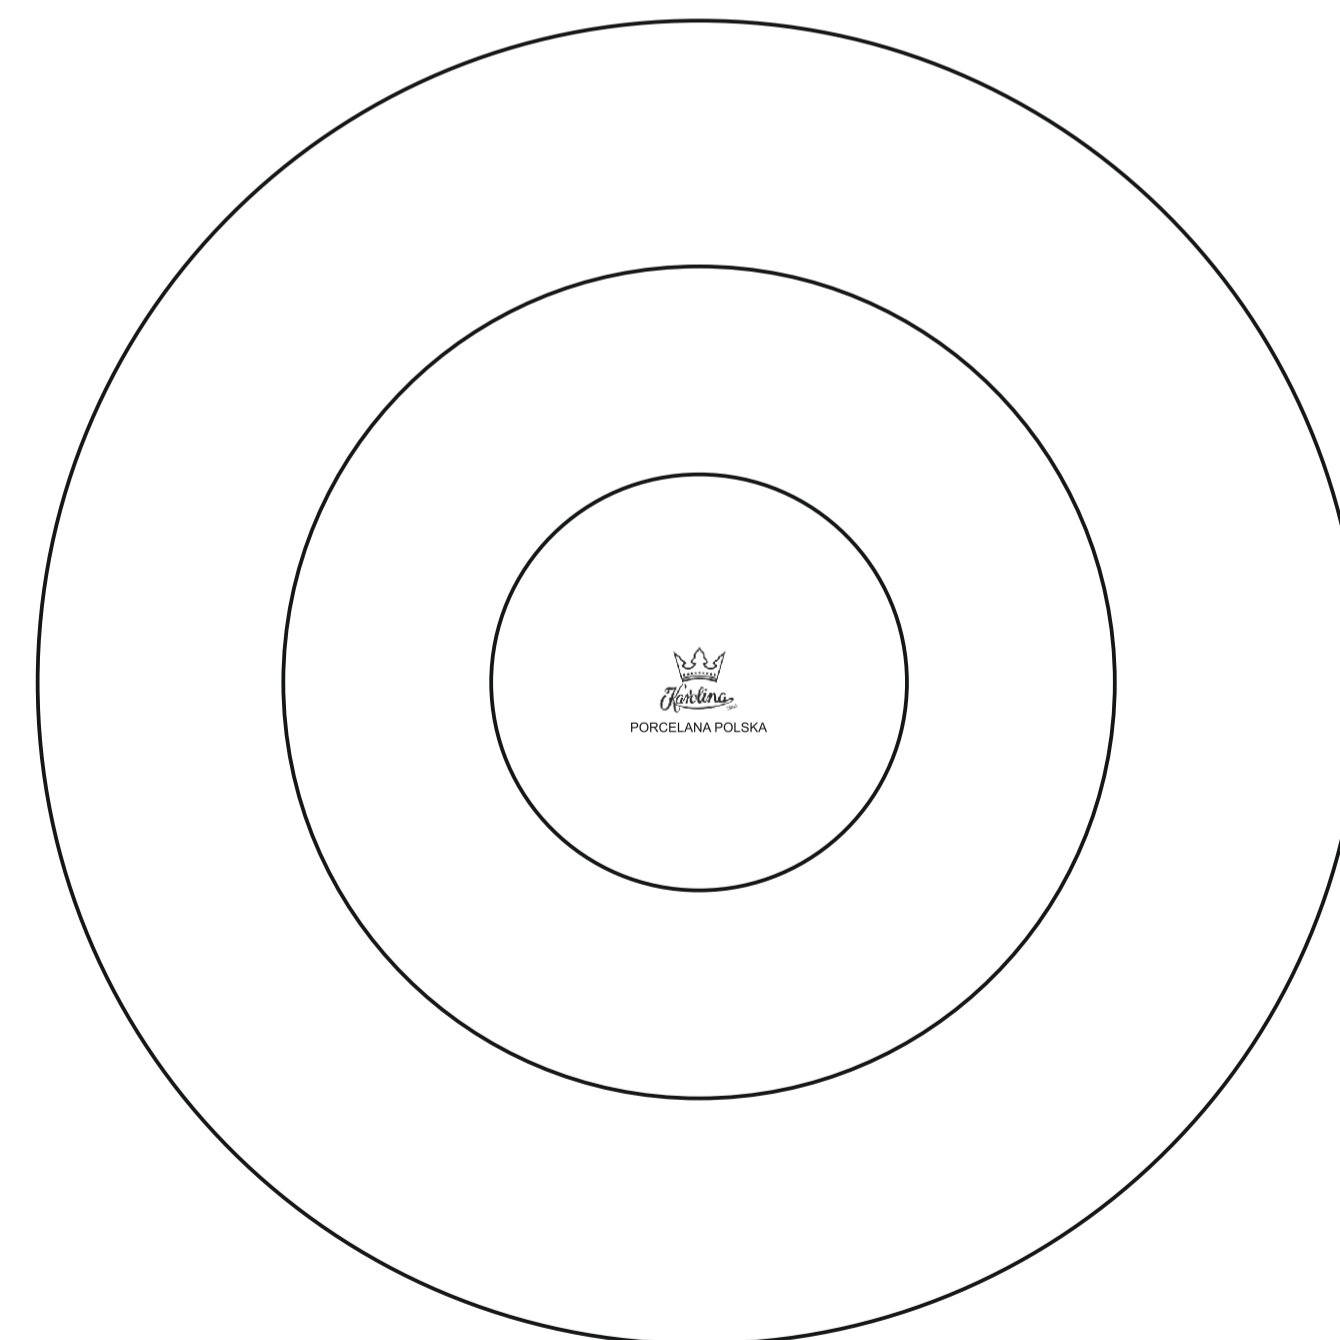

C250 Nora Set

160 ml / h: 58 mm / Ø 77 mm

Imprint on the bottom outside

Imprint on the bottom outside

Saucer Ø 130 mm

Imprint on the handle
Imprint on the inside

30 x 10 mm
Ø 35 mm

*In the case of projects for transfer print running outside of the standard print area, please contact our sales department.

- Transfer Print
- Sensitive Touch
- Direct Print

C250 Nora Set

180 ml / h: 47 mm / Ø 92 mm

Imprint on the bottom outside

Imprint on the bottom outside

Saucer Ø 140 mm

Imprint on the handle
Imprint on the inside

30 x 10 mm
Ø 40 mm

*In the case of projects for transfer print running outside of the standard print area, please contact our sales department.

- Transfer Print
- Sensitive Touch
- Direct Print

C250 Nora Set

350 ml / h: 77 mm / Ø 99 mm

Imprint on the bottom outside

Imprint on the bottom outside

Saucer Ø 175 mm

Imprint on the handle
Imprint on the inside

30 x 10 mm
Ø 40 mm

- Transfer Print
- Sensitive Touch
- Direct Print