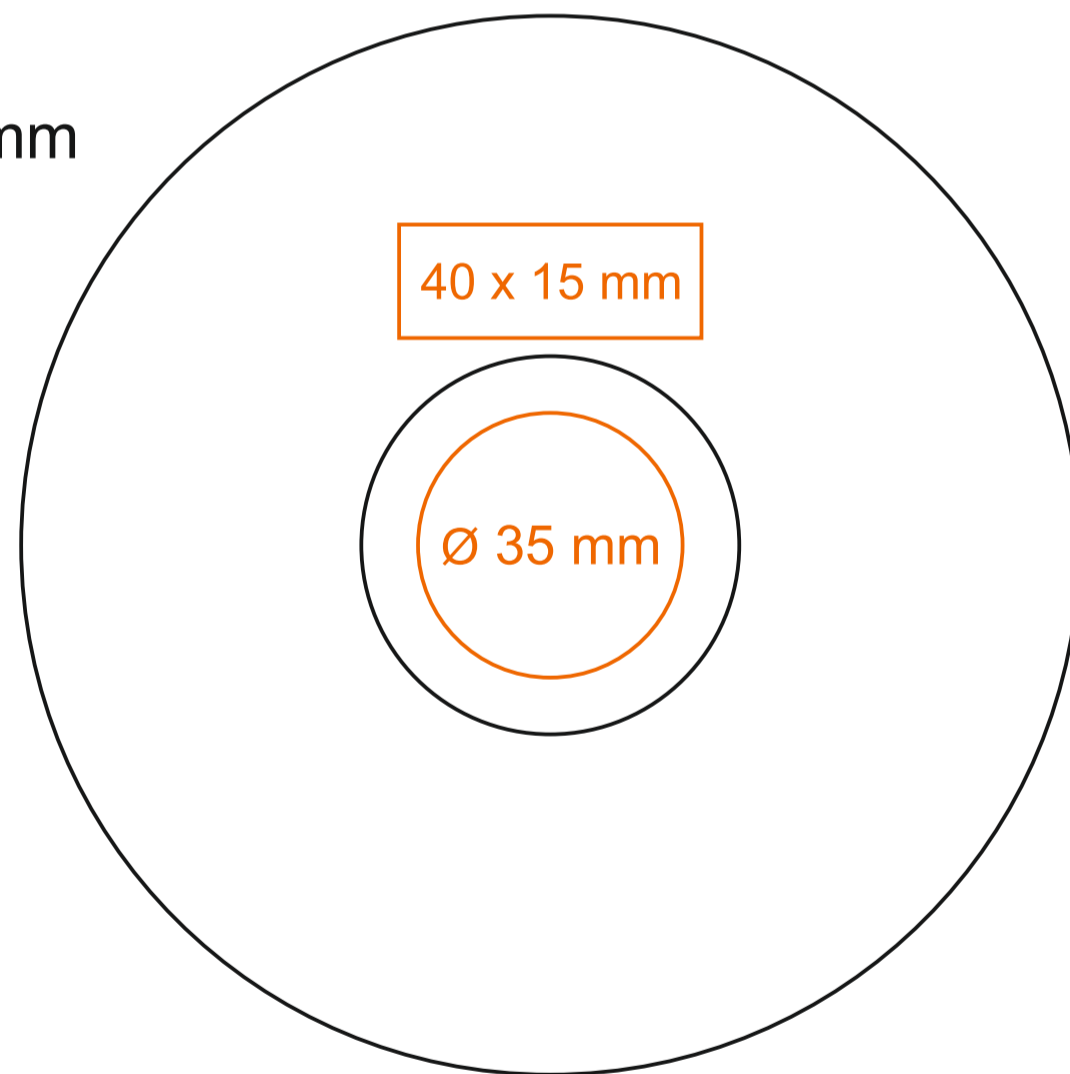

C250 Nora Set

160 ml / h: 58 mm / Ø 77 mm

Imprint on the bottom outside

Imprint on the bottom outside

Saucer Ø 130 mm

Imprint on the handle
Imprint on the inside

30 x 10 mm
Ø 35 mm

*In the case of projects for transfer print running outside of the standard print area, please contact our sales department.

- Transfer Print
- Sensitive Touch
- Direct Print

C250 Nora Set

180 ml / h: 47 mm / Ø 92 mm

Imprint on the bottom outside

Imprint on the bottom outside

Saucer Ø 140 mm

Imprint on the handle
Imprint on the inside

30 x 10 mm
Ø 40 mm

*In the case of projects for transfer print running outside of the standard print area, please contact our sales department.

- Transfer Print
- Sensitive Touch
- Direct Print

C250 Nora Set

350 ml / h: 77 mm / Ø 99 mm

Imprint on the bottom outside

Imprint on the bottom outside

Saucer Ø 175 mm

Imprint on the handle
Imprint on the inside

30 x 10 mm
Ø 40 mm

- Transfer Print
- Sensitive Touch
- Direct Print