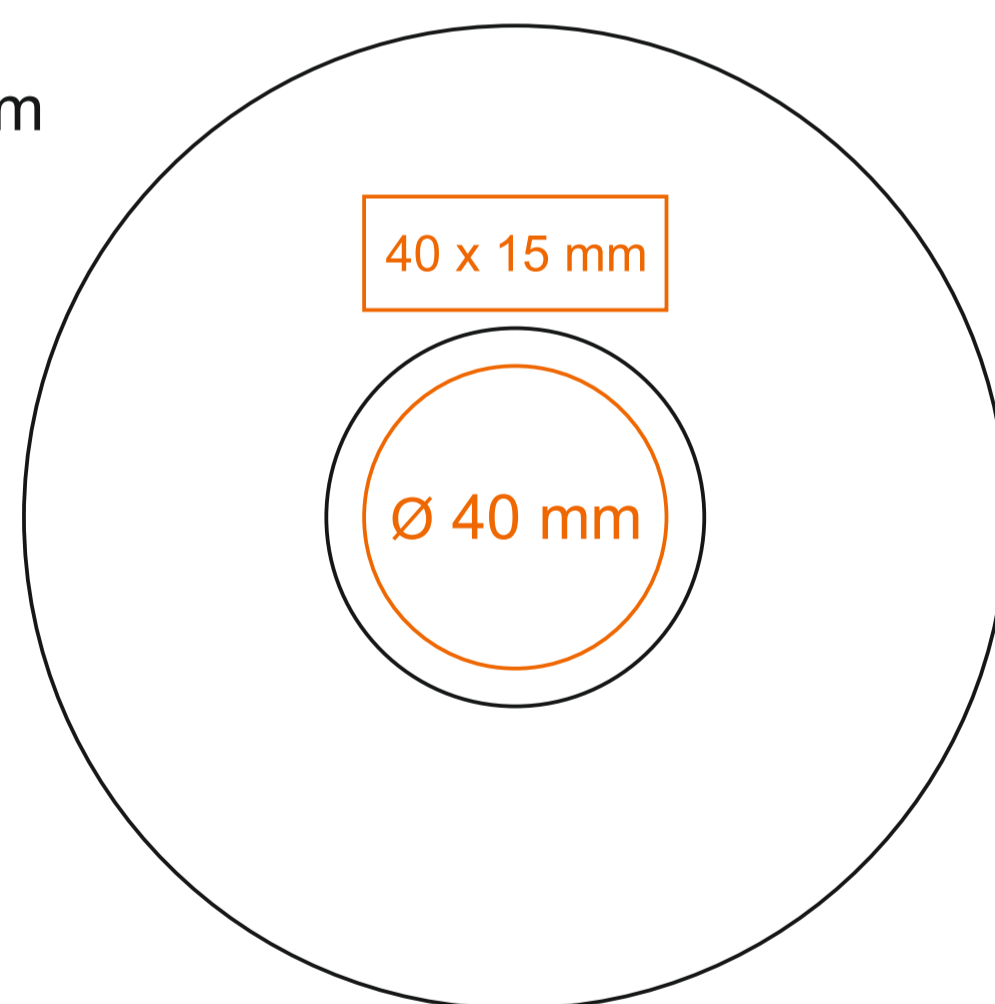

C250 Nora Set

160 ml / h: 58 mm / Ø 77 mm

Imprint on the bottom outside

Imprint on the bottom outside

Saucer Ø 130 mm

Imprint on the handle
Imprint on the inside

30 x 10 mm
Ø 35 mm

*In the case of projects for transfer print running outside of the standard print area, please contact our sales department.

- Transfer Print
- Sensitive Touch
- Direct Print

C250 Nora Set

180 ml / h: 47 mm / Ø 92 mm

Imprint on the bottom outside

Imprint on the bottom outside

Saucer Ø 140 mm

Imprint on the handle
Imprint on the inside

30 x 10 mm
Ø 40 mm

*In the case of projects for transfer print running outside of the standard print area, please contact our sales department.

- Transfer Print
- Sensitive Touch
- Direct Print

C250 Nora Set

350 ml / h: 77 mm / Ø 99 mm

Imprint on the bottom outside

Imprint on the bottom outside

Saucer Ø 175 mm

Imprint on the handle
Imprint on the inside

30 x 10 mm
Ø 40 mm

- Transfer Print
- Sensitive Touch
- Direct Print