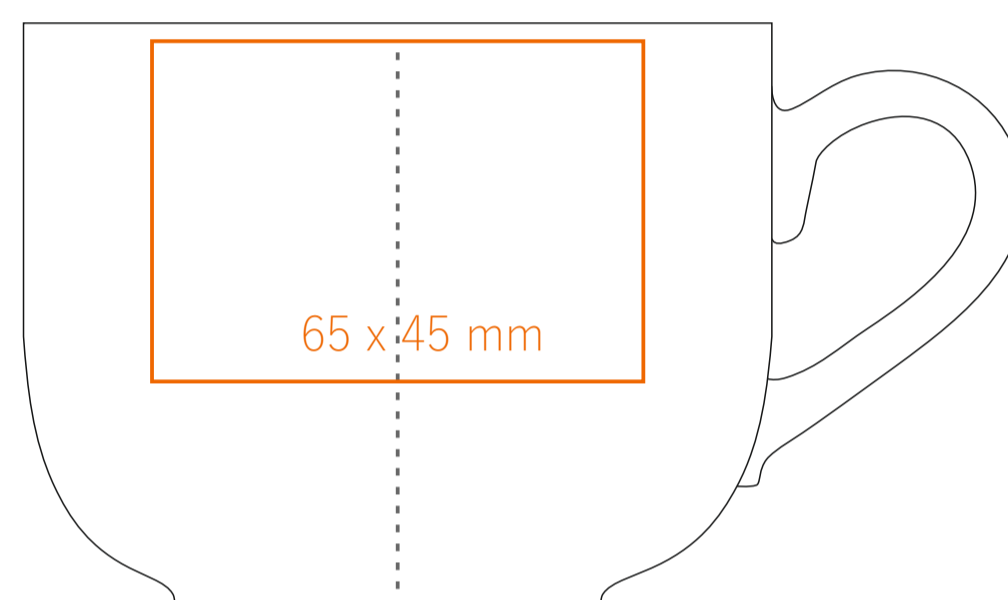

C250 Nora Set

160 ml / h: 58 mm / Ø 77 mm

Imprint on the bottom outside

Imprint on the bottom outside

Saucer Ø 130 mm

Imprint on the handle
Imprint on the inside

30 x 10 mm
Ø 35 mm

*In the case of projects for transfer print running outside of the standard print area, please contact our sales department.

- Transfer Print
- Sensitive Touch
- Direct Print

C250 Nora Set

180 ml / h: 47 mm / Ø 92 mm

Imprint on the bottom outside

Imprint on the bottom outside

Saucer Ø 140 mm

Imprint on the handle
Imprint on the inside

30 x 10 mm
Ø 40 mm

*In the case of projects for transfer print running outside of the standard print area, please contact our sales department.

- Transfer Print
- Sensitive Touch
- Direct Print

C250 Nora Set

350 ml / h: 77 mm / Ø 99 mm

Imprint on the bottom outside

Imprint on the bottom outside

Saucer Ø 175 mm

Imprint on the handle
Imprint on the inside

30 x 10 mm
Ø 40 mm

- Transfer Print
- Sensitive Touch
- Direct Print