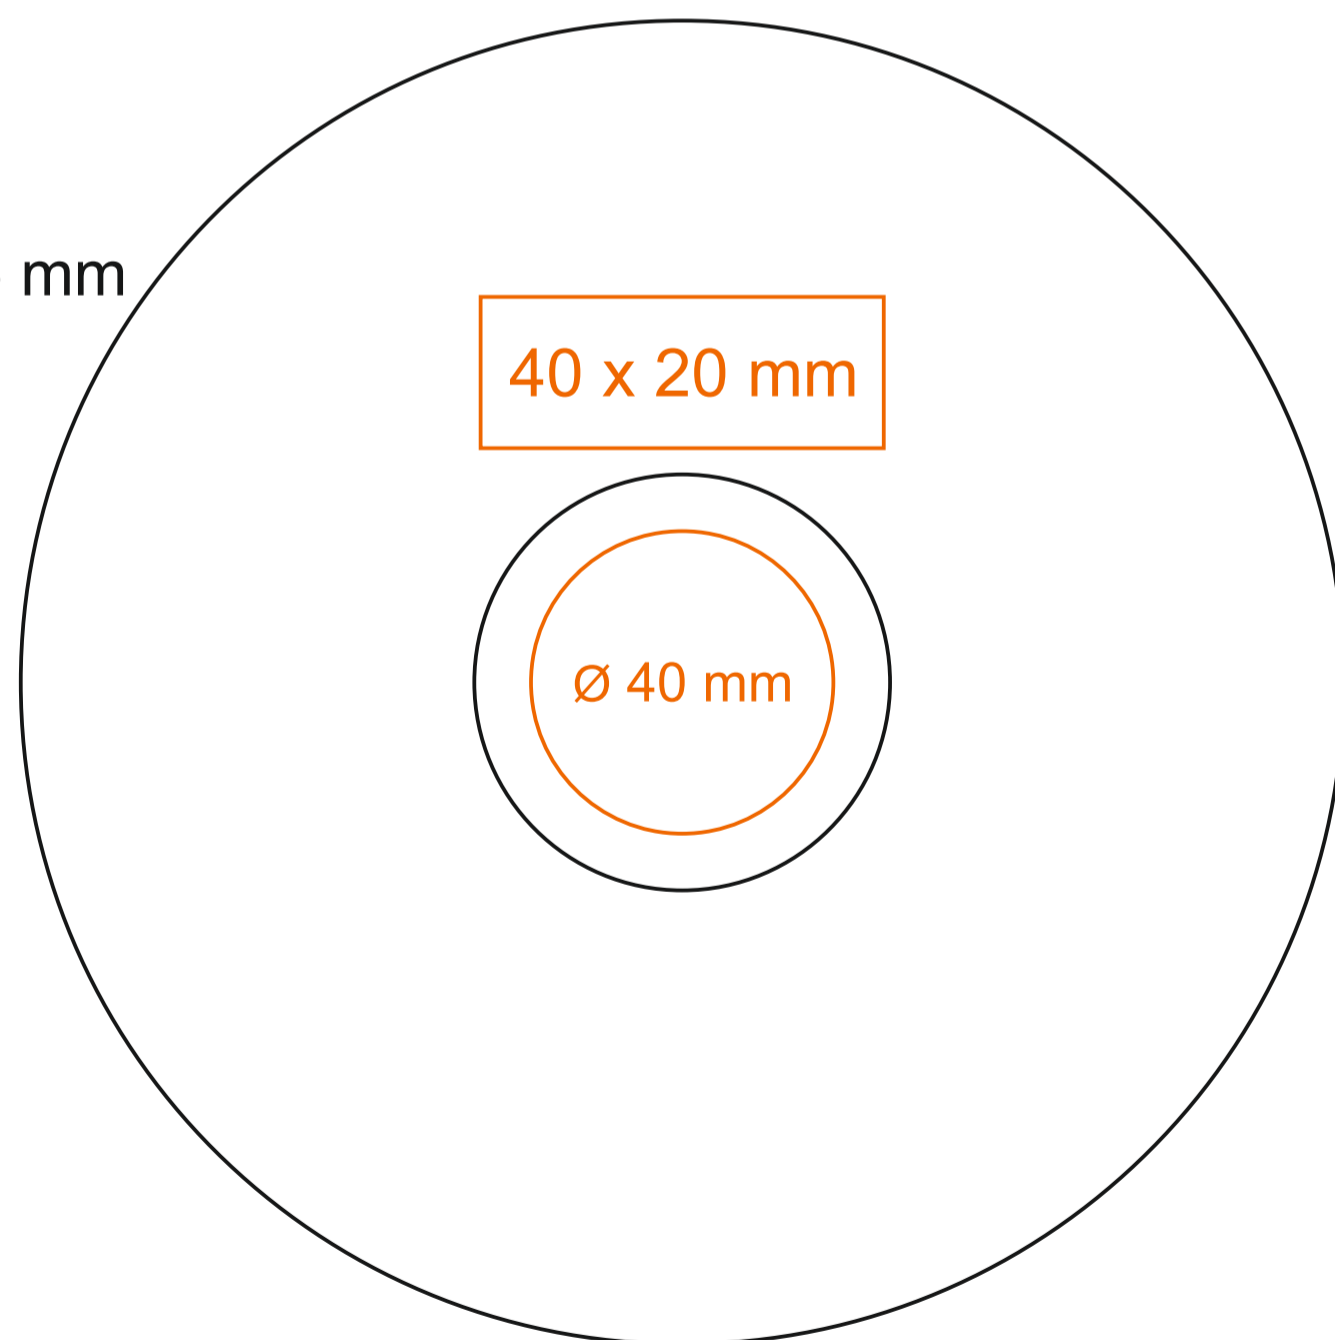

C250 Nora Set

160 ml / h: 58 mm / Ø 77 mm

Imprint on the bottom outside

Imprint on the bottom outside

Saucer Ø 130 mm

Imprint on the handle
Imprint on the inside

30 x 10 mm
Ø 35 mm

*In the case of projects for transfer print running outside of the standard print area, please contact our sales department.

- Transfer Print
- Sensitive Touch
- Direct Print

C250 Nora Set

180 ml / h: 47 mm / Ø 92 mm

Imprint on the bottom outside

Imprint on the bottom outside

Saucer Ø 140 mm

Imprint on the handle
Imprint on the inside

30 x 10 mm
Ø 40 mm

*In the case of projects for transfer print running outside of the standard print area, please contact our sales department.

- Transfer Print
- Sensitive Touch
- Direct Print

C250 Nora Set

350 ml / h: 77 mm / Ø 99 mm

Imprint on the bottom outside

Imprint on the bottom outside

Saucer Ø 175 mm

Imprint on the handle
Imprint on the inside

30 x 10 mm
Ø 40 mm

- Transfer Print
- Sensitive Touch
- Direct Print