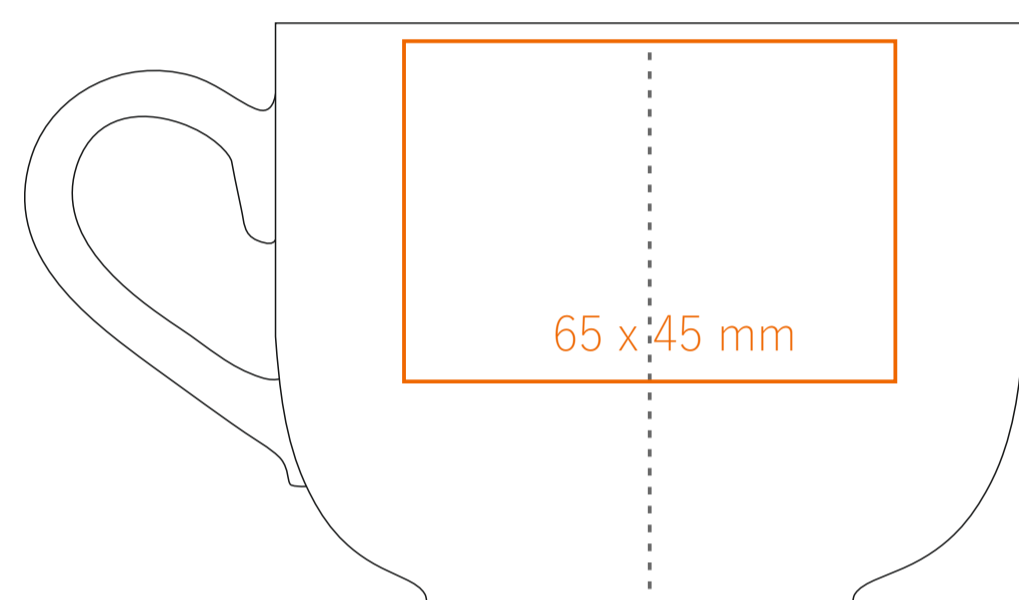

C250 Nora Set

160 ml / h: 58 mm / Ø 77 mm

Imprint on the bottom outside

Imprint on the bottom outside

Saucer Ø 130 mm

Imprint on the handle
Imprint on the inside

30 x 10 mm
Ø 35 mm

*In the case of projects for transfer print running outside of the standard print area, please contact our sales department.

- Transfer Print
- Sensitive Touch
- Direct Print

C250 Nora Set

180 ml / h: 47 mm / Ø 92 mm

Imprint on the bottom outside

Imprint on the bottom outside

Saucer Ø 140 mm

Imprint on the handle
Imprint on the inside

30 x 10 mm
Ø 40 mm

*In the case of projects for transfer print running outside of the standard print area, please contact our sales department.

- Transfer Print
- Sensitive Touch
- Direct Print

C250 Nora Set

350 ml / h: 77 mm / Ø 99 mm

Imprint on the bottom outside

Imprint on the bottom outside

Saucer Ø 175 mm

Imprint on the handle
Imprint on the inside

30 x 10 mm
Ø 40 mm

- Transfer Print
- Sensitive Touch
- Direct Print