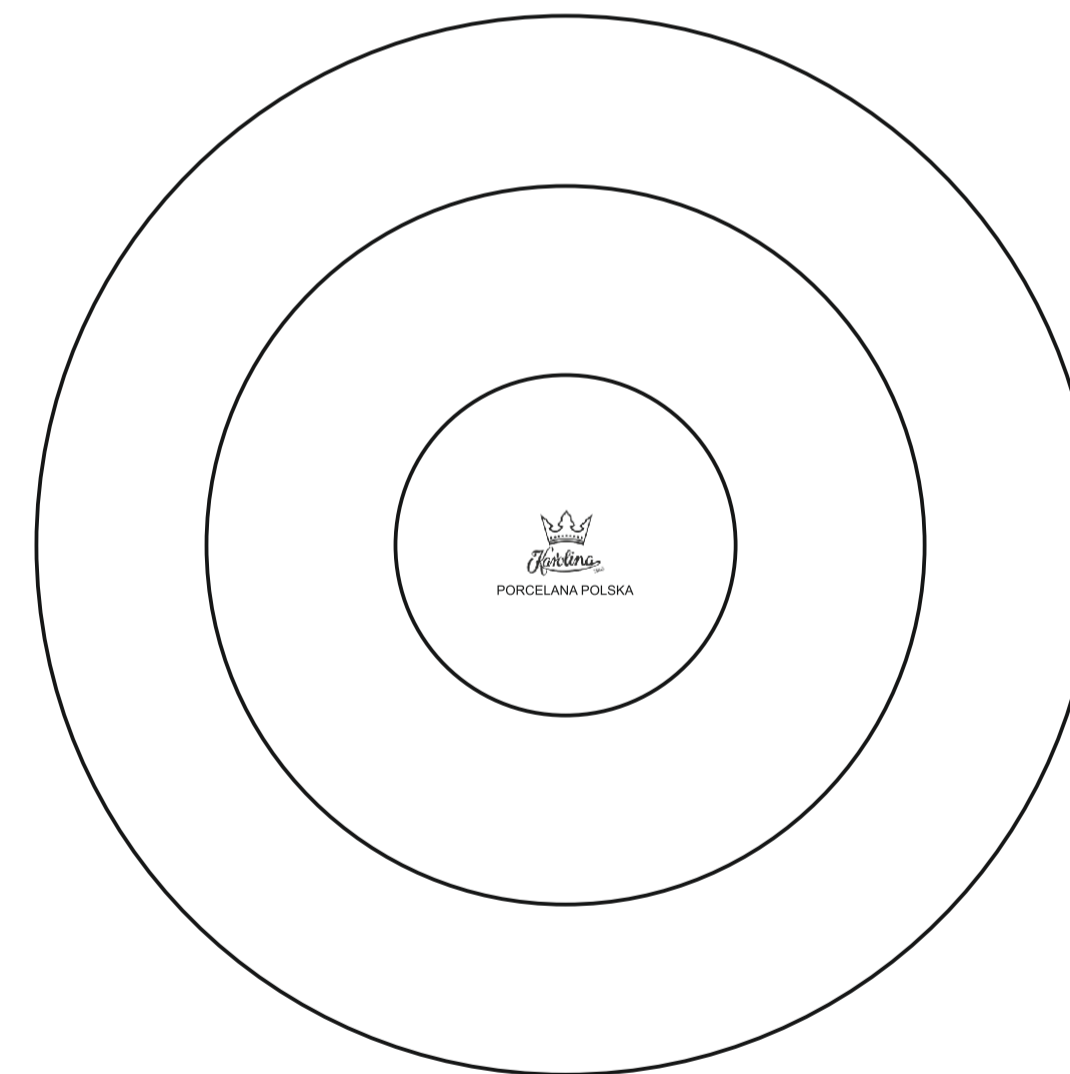

C250 Nora Set

160 ml / h: 58 mm / Ø 77 mm

Imprint on the bottom outside

Imprint on the bottom outside

Saucer Ø 130 mm

Imprint on the handle
Imprint on the inside

30 x 10 mm
Ø 35 mm

*In the case of projects for transfer print running outside of the standard print area, please contact our sales department.

- Transfer Print
- Sensitive Touch
- Direct Print

C250 Nora Set

180 ml / h: 47 mm / Ø 92 mm

Imprint on the bottom outside

Imprint on the bottom outside

Saucer Ø 140 mm

Imprint on the handle
Imprint on the inside

30 x 10 mm
Ø 40 mm

*In the case of projects for transfer print running outside of the standard print area, please contact our sales department.

- Transfer Print
- Sensitive Touch
- Direct Print

C250 Nora Set

350 ml / h: 77 mm / Ø 99 mm

Imprint on the bottom outside

Imprint on the bottom outside

Saucer Ø 175 mm

Imprint on the handle
Imprint on the inside

30 x 10 mm
Ø 40 mm

- Transfer Print
- Sensitive Touch
- Direct Print