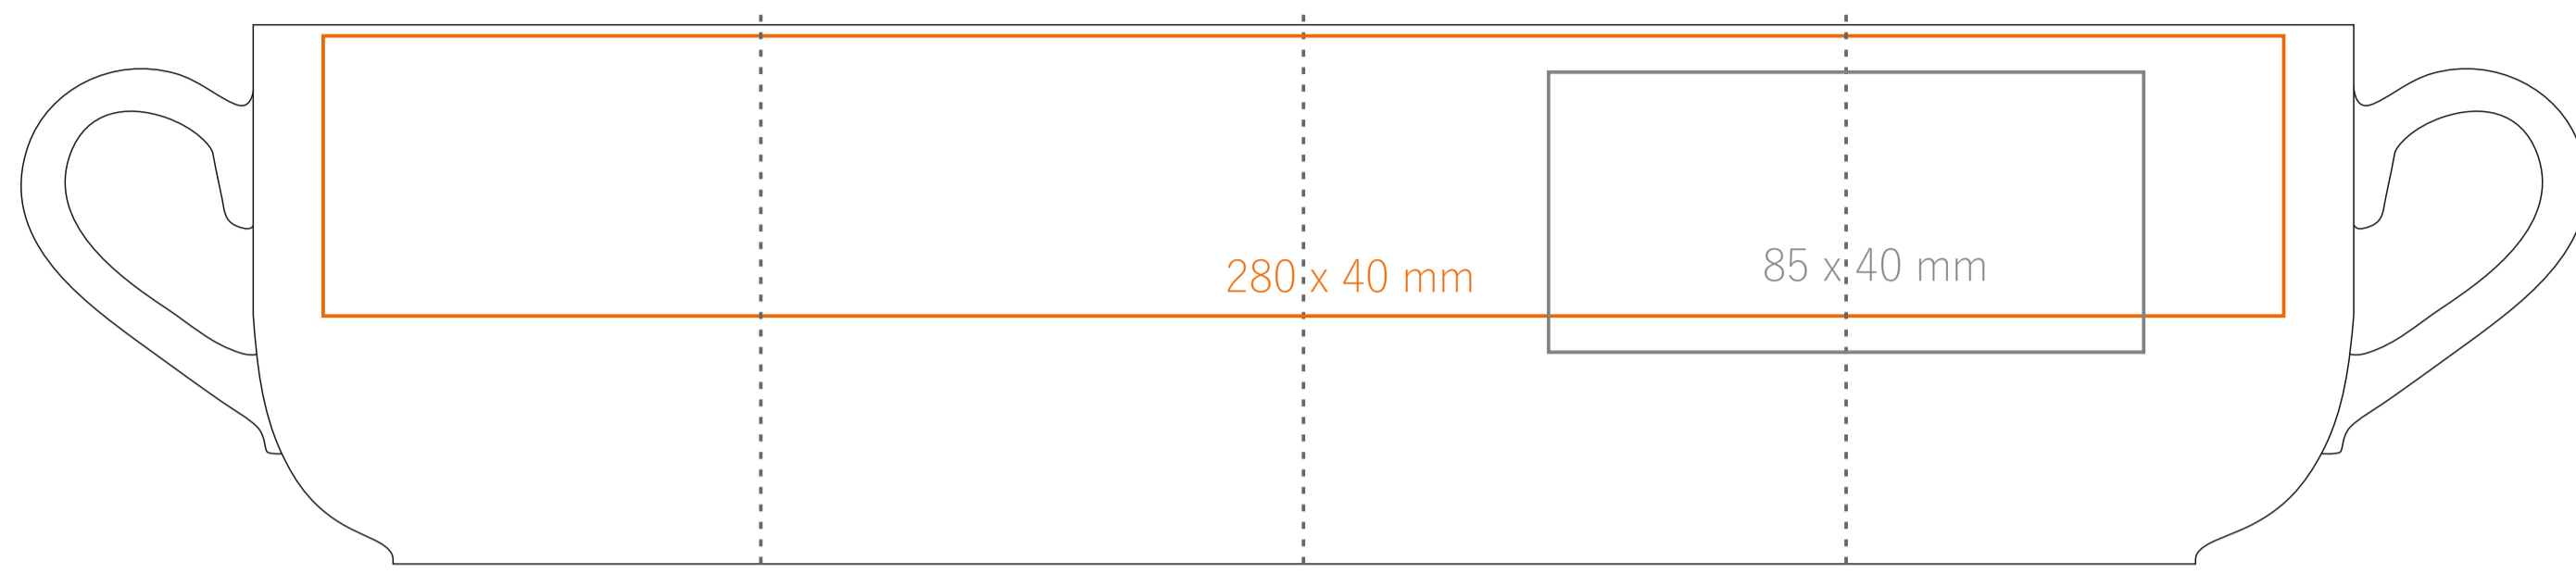

C250 Nora Set

160 ml / h: 58 mm / Ø 77 mm

Imprint on the bottom outside

Imprint on the bottom outside

Saucer Ø 130 mm

Imprint on the handle
Imprint on the inside

30 x 10 mm
Ø 35 mm

*In the case of projects for transfer print running outside of the standard print area, please contact our sales department.

- Transfer Print
- Sensitive Touch
- Direct Print

C250 Nora Set

180 ml / h: 47 mm / Ø 92 mm

Imprint on the bottom outside

Imprint on the bottom outside

Saucer Ø 140 mm

Imprint on the handle
Imprint on the inside

30 x 10 mm
Ø 40 mm

*In the case of projects for transfer print running outside of the standard print area, please contact our sales department.

- Transfer Print
- Sensitive Touch
- Direct Print

C250 Nora Set

350 ml / h: 77 mm / Ø 99 mm

Imprint on the bottom outside

Imprint on the bottom outside

Saucer Ø 175 mm

Imprint on the handle
Imprint on the inside

30 x 10 mm
Ø 40 mm

- Transfer Print
- Sensitive Touch
- Direct Print