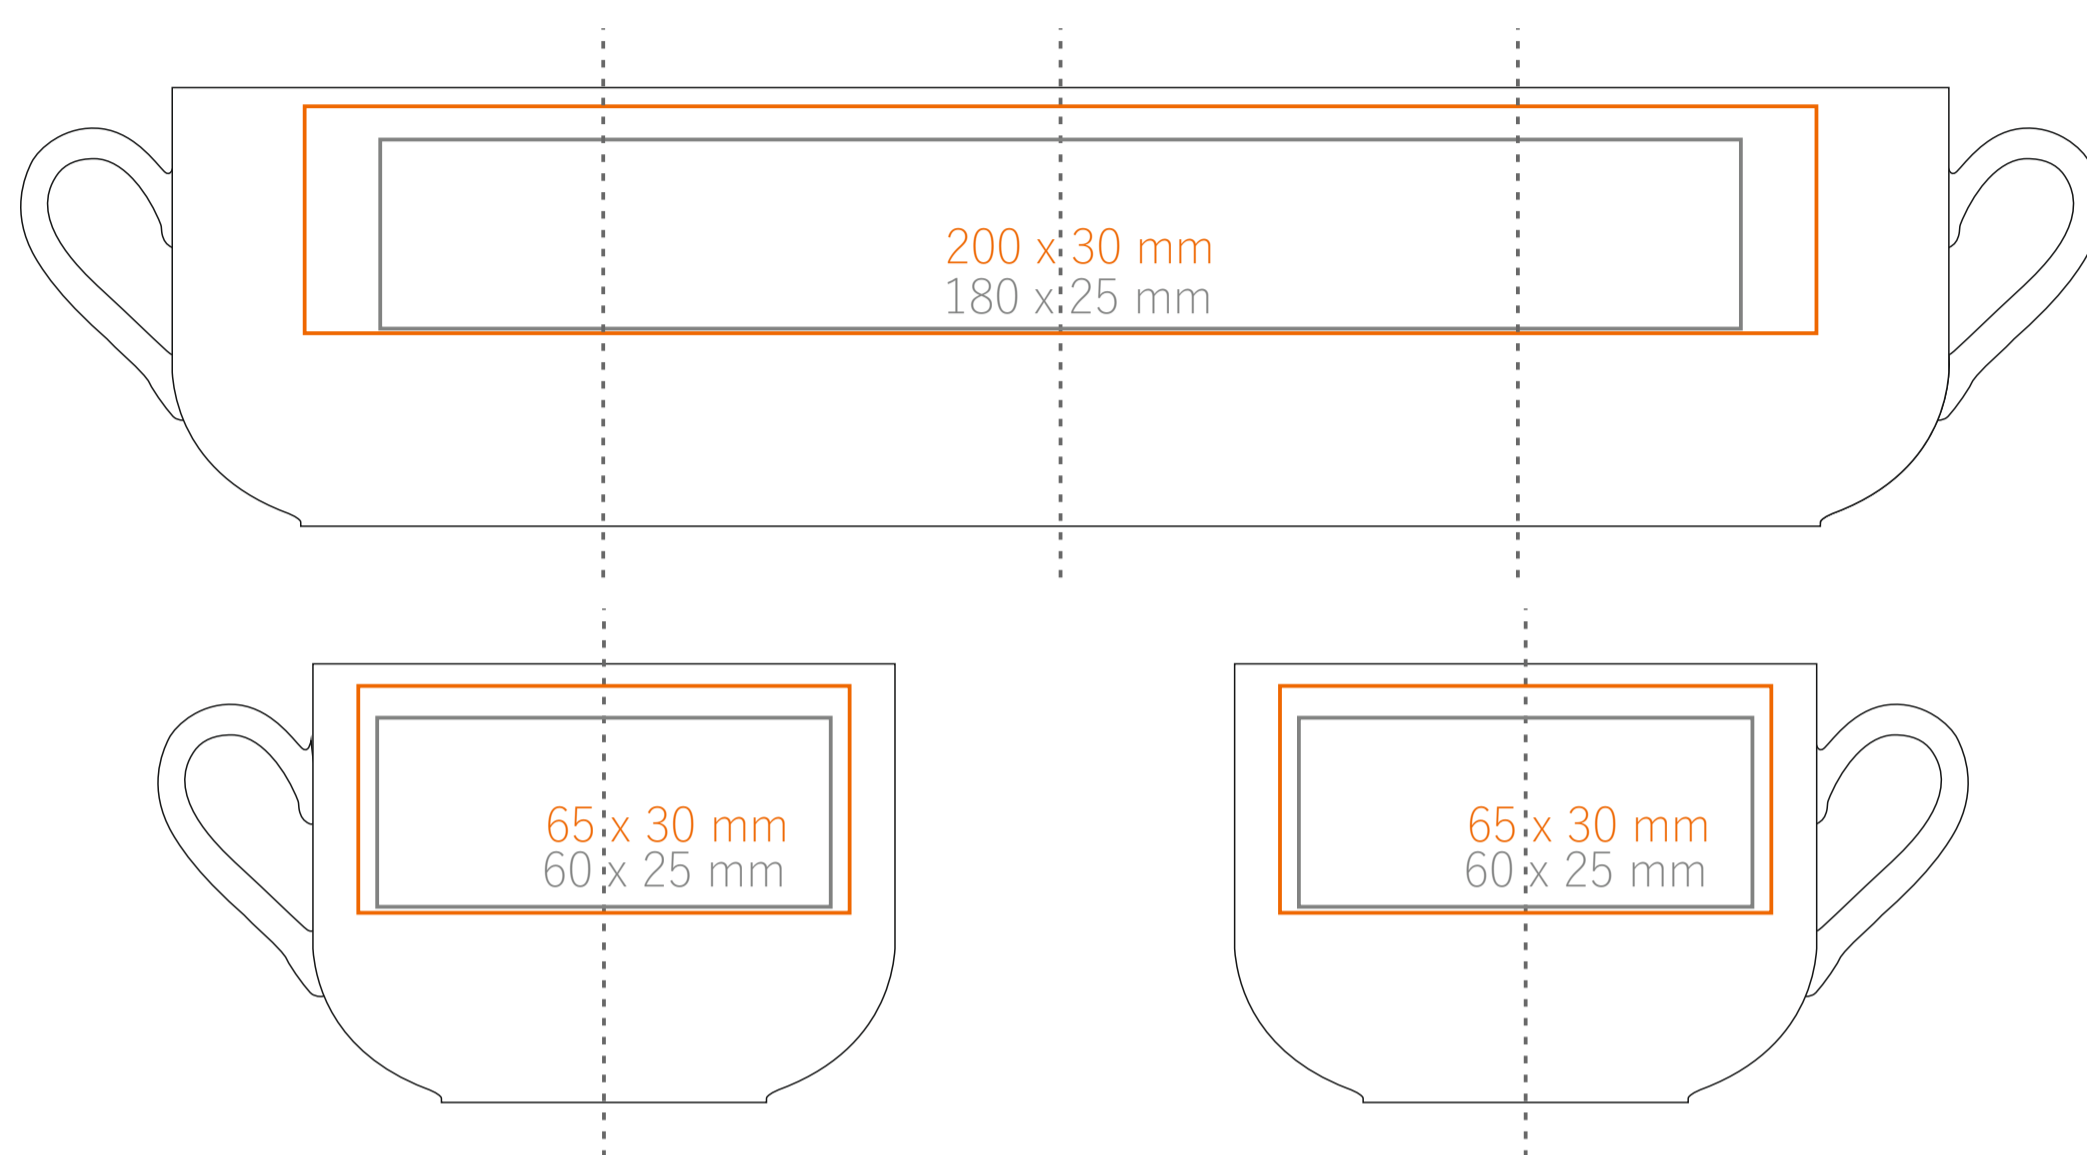

C250 Nora Set

160 ml / h: 58 mm / Ø 77 mm

Imprint on the bottom outside

Imprint on the bottom outside

Saucer Ø 130 mm

Imprint on the handle
Imprint on the inside

30 x 10 mm
Ø 35 mm

*In the case of projects for transfer print running outside of the standard print area, please contact our sales department.

- Transfer Print
- Sensitive Touch
- Direct Print

C250 Nora Set

180 ml / h: 47 mm / Ø 92 mm

Imprint on the bottom outside

Imprint on the bottom outside

Saucer Ø 140 mm

Imprint on the handle
Imprint on the inside

30 x 10 mm
Ø 40 mm

*In the case of projects for transfer print running outside of the standard print area, please contact our sales department.

- Transfer Print
- Sensitive Touch
- Direct Print

C250 Nora Set

350 ml / h: 77 mm / Ø 99 mm

Imprint on the bottom outside

Imprint on the bottom outside

Saucer Ø 175 mm

Imprint on the handle
Imprint on the inside

30 x 10 mm
Ø 40 mm

- Transfer Print
- Sensitive Touch
- Direct Print