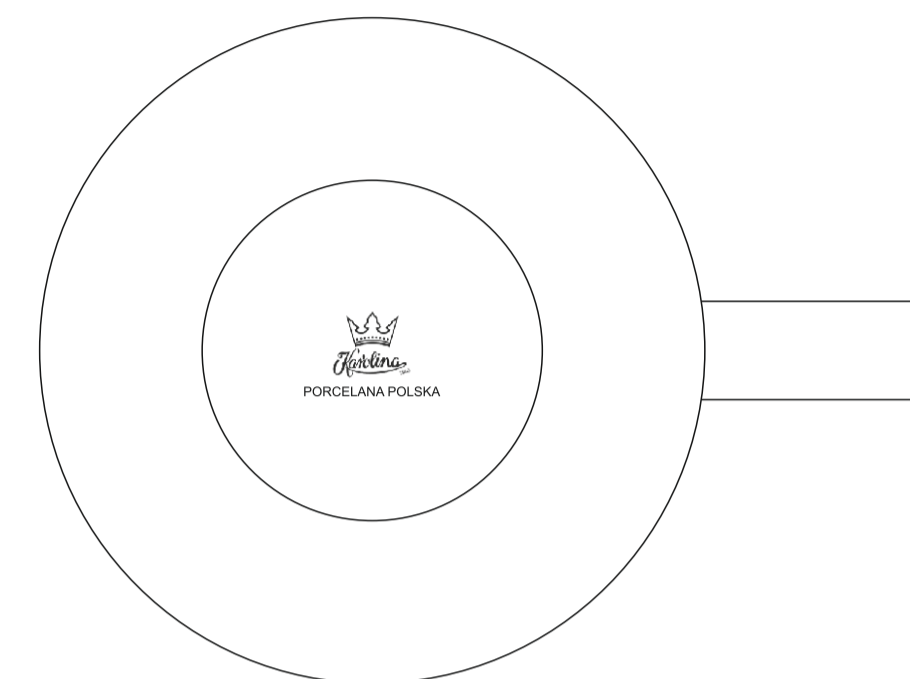

C250 Nora Set

160 ml / h: 58 mm / Ø 77 mm

Imprint on the bottom outside

Imprint on the bottom outside

Saucer Ø 130 mm

Imprint on the handle
Imprint on the inside

30 x 10 mm
Ø 35 mm

*In the case of projects for transfer print running outside of the standard print area, please contact our sales department.

- Transfer Print
- Sensitive Touch
- Direct Print

C250 Nora Set

180 ml / h: 47 mm / Ø 92 mm

Imprint on the bottom outside

Imprint on the bottom outside

Saucer Ø 140 mm

Imprint on the handle
Imprint on the inside

30 x 10 mm
Ø 40 mm

*In the case of projects for transfer print running outside of the standard print area, please contact our sales department.

- Transfer Print
- Sensitive Touch
- Direct Print

C250 Nora Set

350 ml / h: 77 mm / Ø 99 mm

Imprint on the bottom outside

Imprint on the bottom outside

Saucer Ø 175 mm

Imprint on the handle
Imprint on the inside

30 x 10 mm
Ø 40 mm

- Transfer Print
- Sensitive Touch
- Direct Print