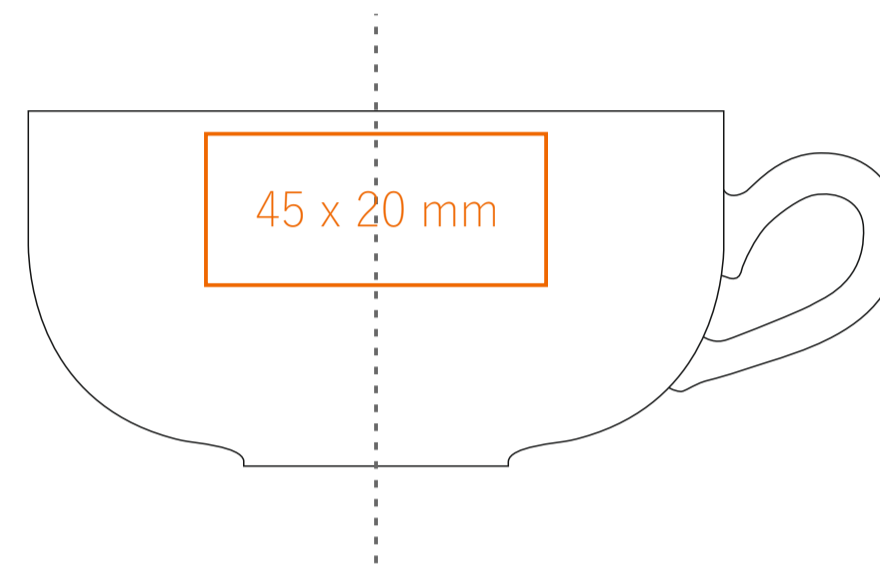

C250 Nora Set

160 ml / h: 58 mm / Ø 77 mm

Imprint on the bottom outside

Imprint on the bottom outside

Saucer Ø 130 mm

Imprint on the handle
Imprint on the inside

30 x 10 mm
Ø 35 mm

*In the case of projects for transfer print running outside of the standard print area, please contact our sales department.

- Transfer Print
- Sensitive Touch
- Direct Print

C250 Nora Set

180 ml / h: 47 mm / Ø 92 mm

Imprint on the bottom outside

Imprint on the bottom outside

Saucer Ø 140 mm

Imprint on the handle
Imprint on the inside

30 x 10 mm
Ø 40 mm

*In the case of projects for transfer print running outside of the standard print area, please contact our sales department.

- Transfer Print
- Sensitive Touch
- Direct Print

C250 Nora Set

350 ml / h: 77 mm / Ø 99 mm

Imprint on the bottom outside

Imprint on the bottom outside

Saucer Ø 175 mm

Imprint on the handle
Imprint on the inside

30 x 10 mm
Ø 40 mm

- Transfer Print
- Sensitive Touch
- Direct Print