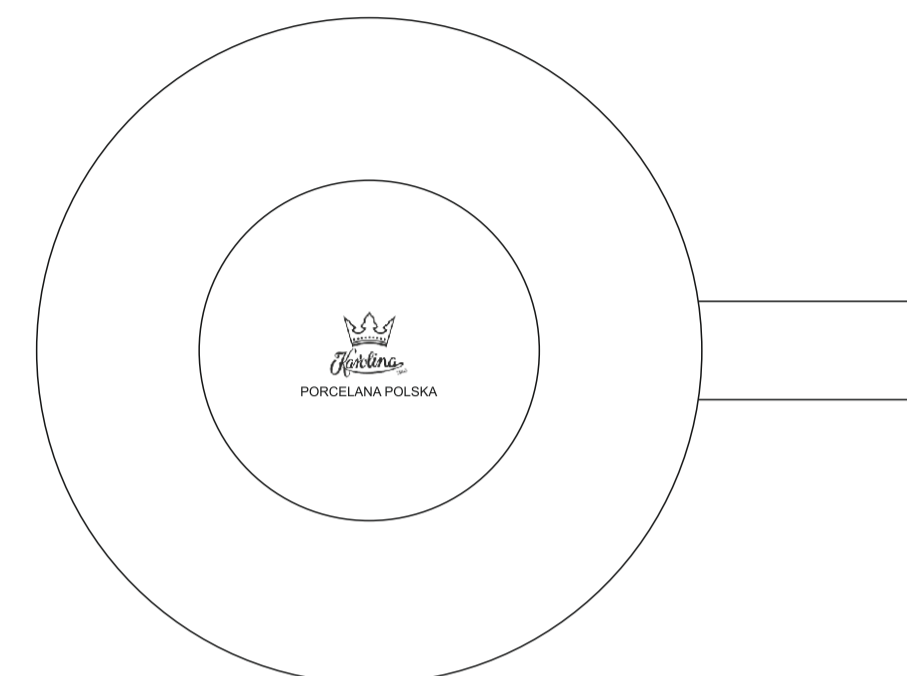

C250 Nora Set

160 ml / h: 58 mm / Ø 77 mm

Imprint on the bottom outside

Imprint on the bottom outside

Saucer Ø 130 mm

Imprint on the handle
Imprint on the inside

30 x 10 mm
Ø 35 mm

*In the case of projects for transfer print running outside of the standard print area, please contact our sales department.

- Transfer Print
- Sensitive Touch
- Direct Print

C250 Nora Set

180 ml / h: 47 mm / Ø 92 mm

Imprint on the bottom outside

Imprint on the bottom outside

Saucer Ø 140 mm

Imprint on the handle
Imprint on the inside

30 x 10 mm
Ø 40 mm

*In the case of projects for transfer print running outside of the standard print area, please contact our sales department.

- Transfer Print
- Sensitive Touch
- Direct Print

C250 Nora Set

350 ml / h: 77 mm / Ø 99 mm

Imprint on the bottom outside

Imprint on the bottom outside

Saucer Ø 175 mm

Imprint on the handle
Imprint on the inside

30 x 10 mm
Ø 40 mm

- Transfer Print
- Sensitive Touch
- Direct Print