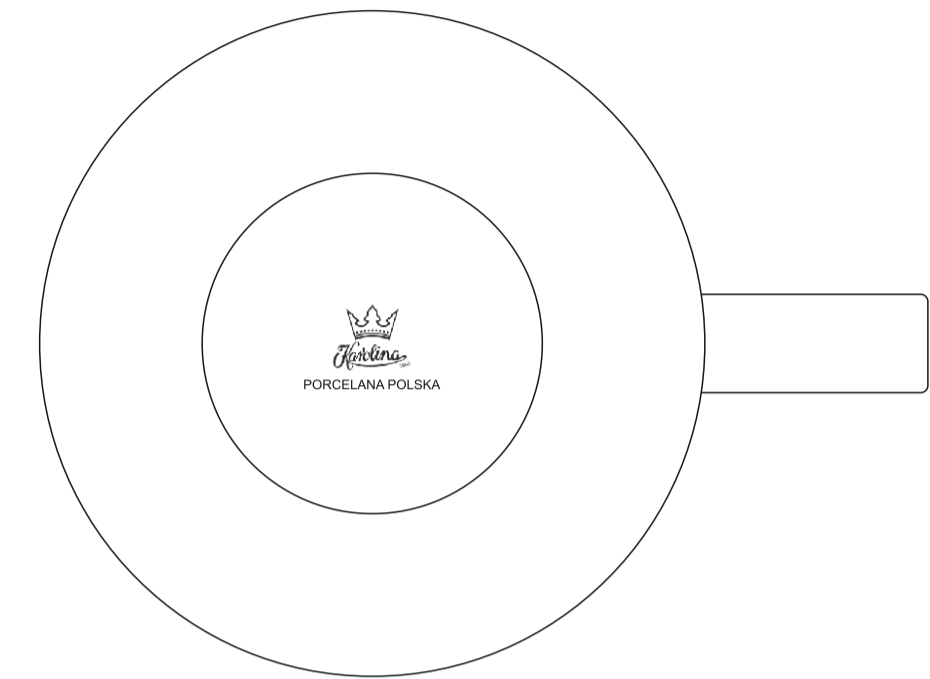

C250 Nora Set

160 ml / h: 58 mm / Ø 77 mm

Imprint on the bottom outside

Imprint on the bottom outside

Saucer Ø 130 mm

Imprint on the handle
Imprint on the inside

30 x 10 mm
Ø 35 mm

*In the case of projects for transfer print running outside of the standard print area, please contact our sales department.

- Transfer Print
- Sensitive Touch
- Direct Print

C250 Nora Set

180 ml / h: 47 mm / Ø 92 mm

Imprint on the bottom outside

Imprint on the bottom outside

Saucer Ø 140 mm

Imprint on the handle
Imprint on the inside

30 x 10 mm
Ø 40 mm

*In the case of projects for transfer print running outside of the standard print area, please contact our sales department.

- Transfer Print
- Sensitive Touch
- Direct Print

C250 Nora Set

350 ml / h: 77 mm / Ø 99 mm

Imprint on the bottom outside

Imprint on the bottom outside

Saucer Ø 175 mm

Imprint on the handle
Imprint on the inside

30 x 10 mm
Ø 40 mm

- Transfer Print
- Sensitive Touch
- Direct Print