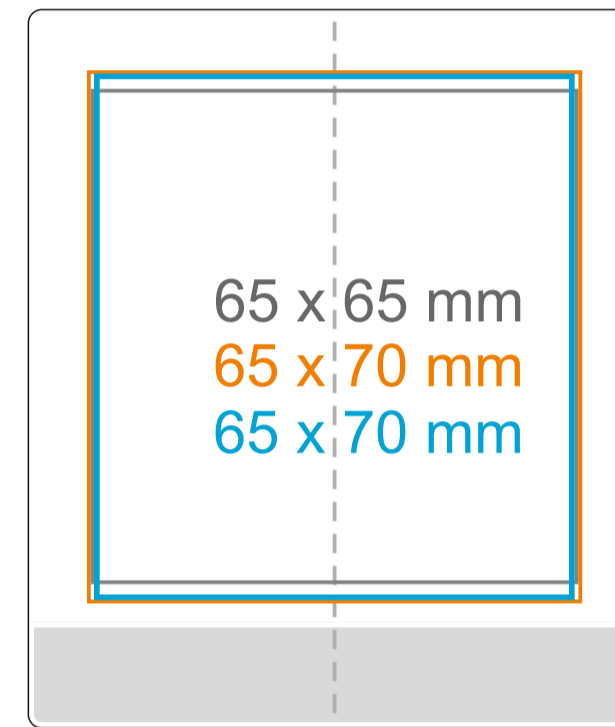

Flara

253 ml / h: 95 mm / Ø 81 mm

CANDLESHERE
enlight your brand

*In the case of projects running outside of the standard print area,
please contact our sales department.

Meaning

- Transfer Print
- Laser Engraving
- Direct Print