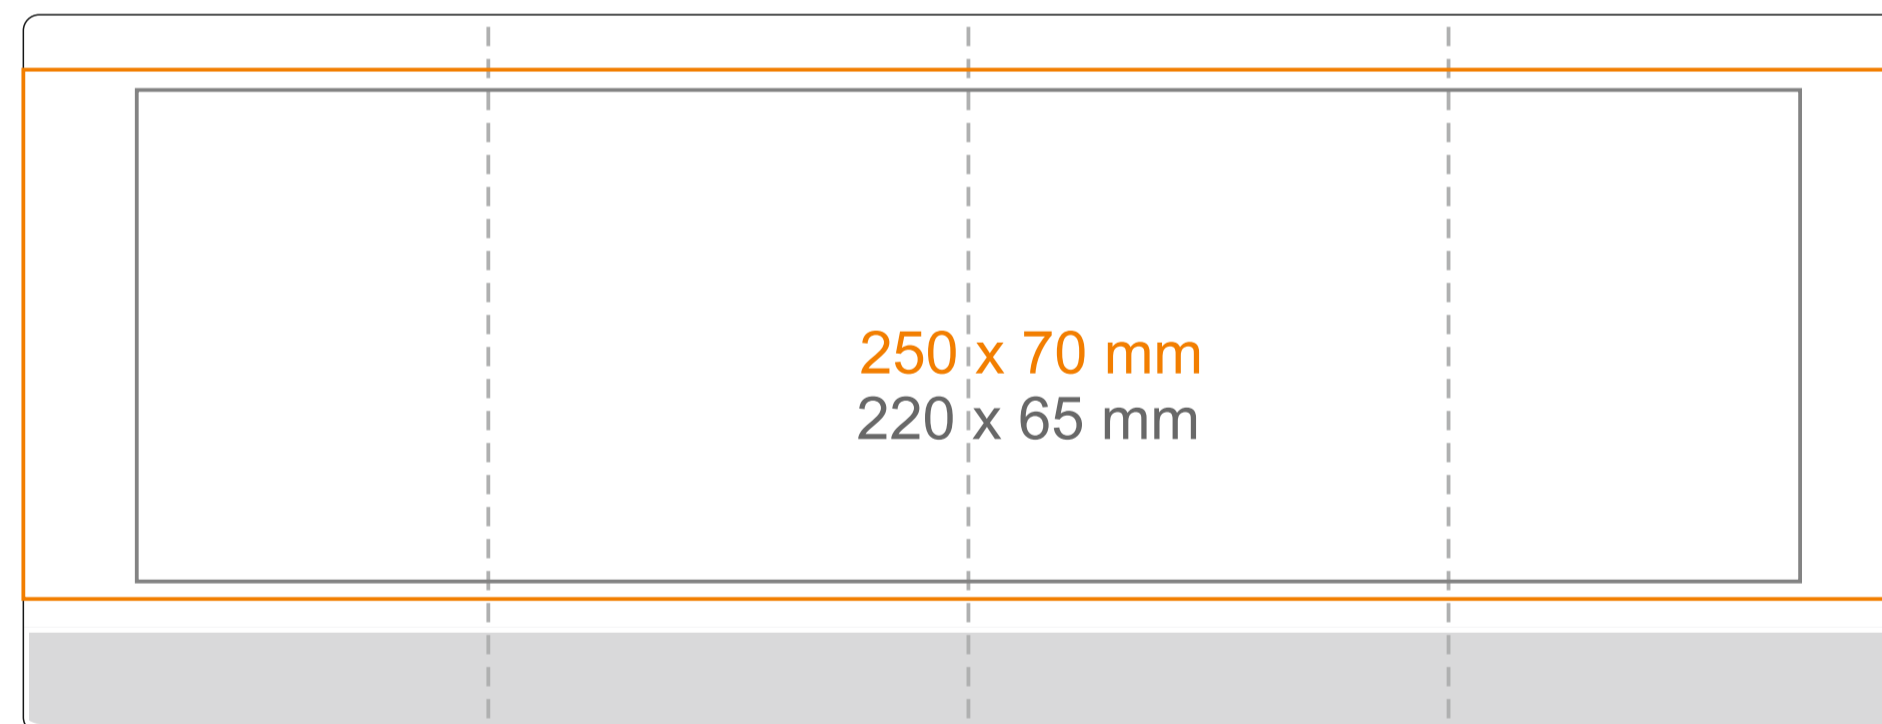

Flara

253 ml / h: 95 mm / Ø 81 mm

CANDLESHERE
enlight your brand

*In the case of projects running outside of the standard print area,
please contact our sales department.

Meaning

- Transfer Print
- Laser Engraving
- Direct Print