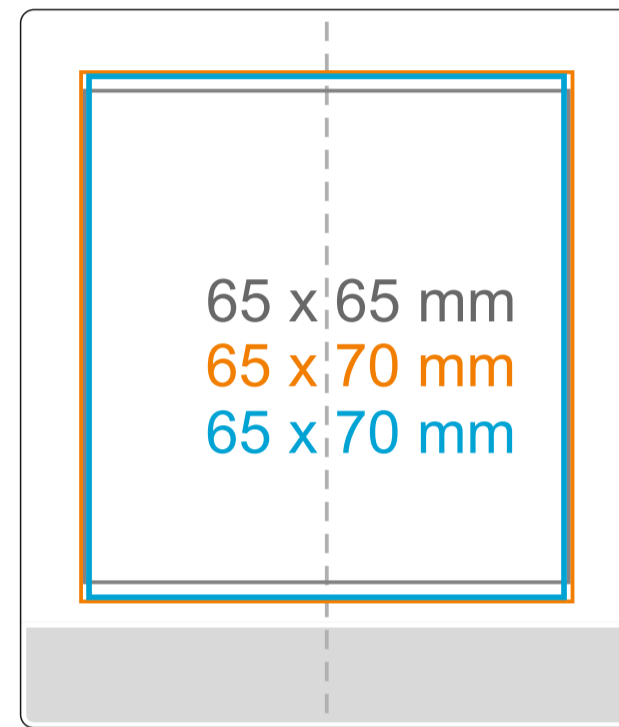

Flara

253 ml / h: 95 mm / Ø 81 mm

CANDLESHERE
enlight your brand

*In the case of projects running outside of the standard print area,
please contact our sales department.

Meaning

- Transfer Print
- Laser Engraving
- Direct Print