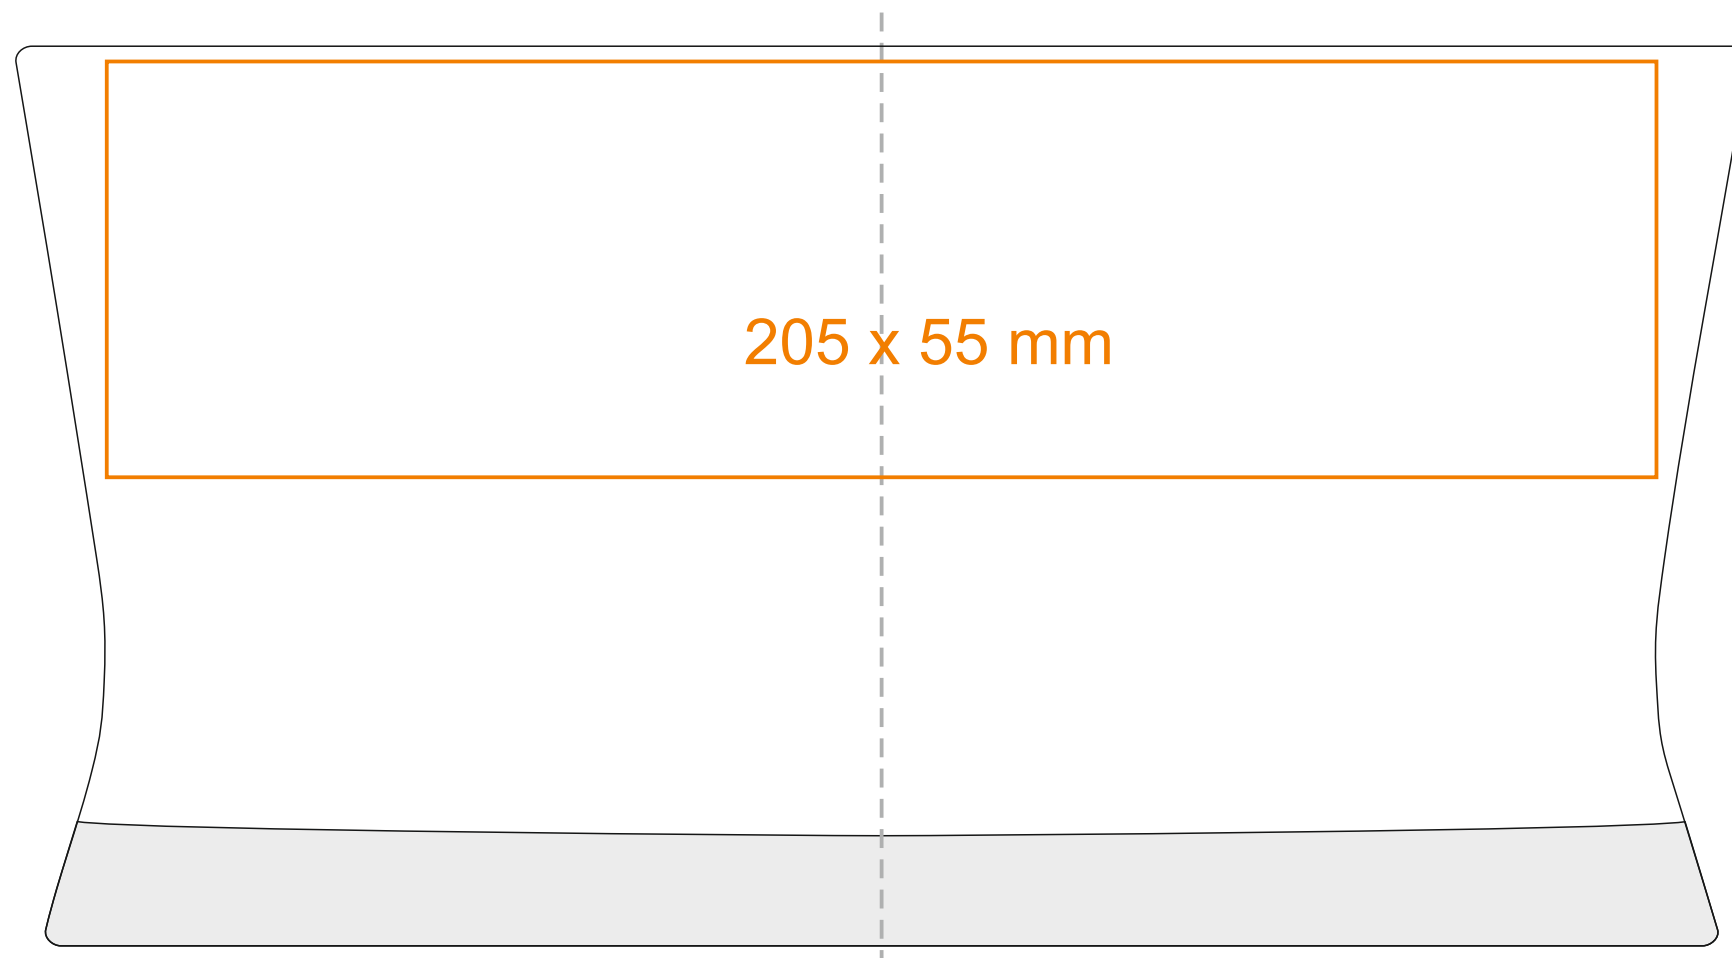

G_537 Hourglass

230 ml / h: 119 mm / Ø 73 mm

*In the case of projects for transfer print running outside of the standard print area, please contact our sales department.

[How to prepare print material](#)

meaning

— Transfer Print
— Laser Engraving