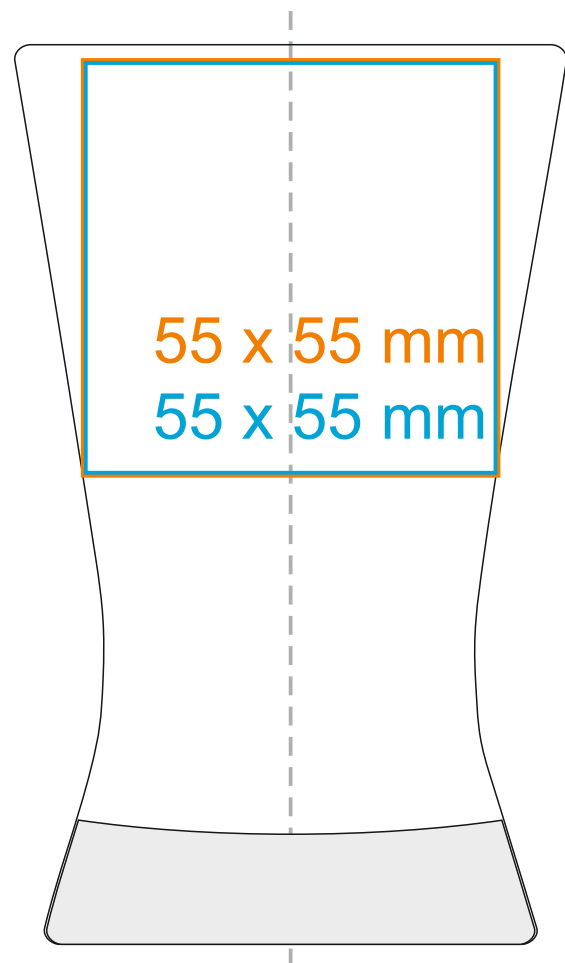

G_537 Hourglass

230 ml / h: 119 mm / Ø 73 mm

*In the case of projects for transfer print running outside of the standard print area, please contact our sales department.

[How to prepare print material](#)

meaning

— Transfer Print
— Laser Engraving