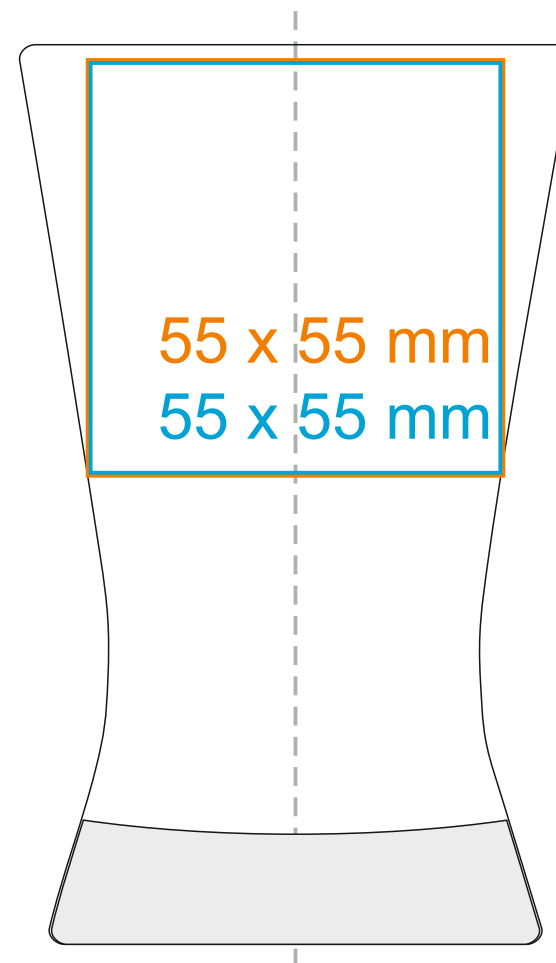

G_537 Hourglass

230 ml / h: 119 mm / Ø 73 mm

*In the case of projects for transfer print running outside of the standard print area, please contact our sales department.

[How to prepare print material](#)

meaning

— Transfer Print
— Laser Engraving