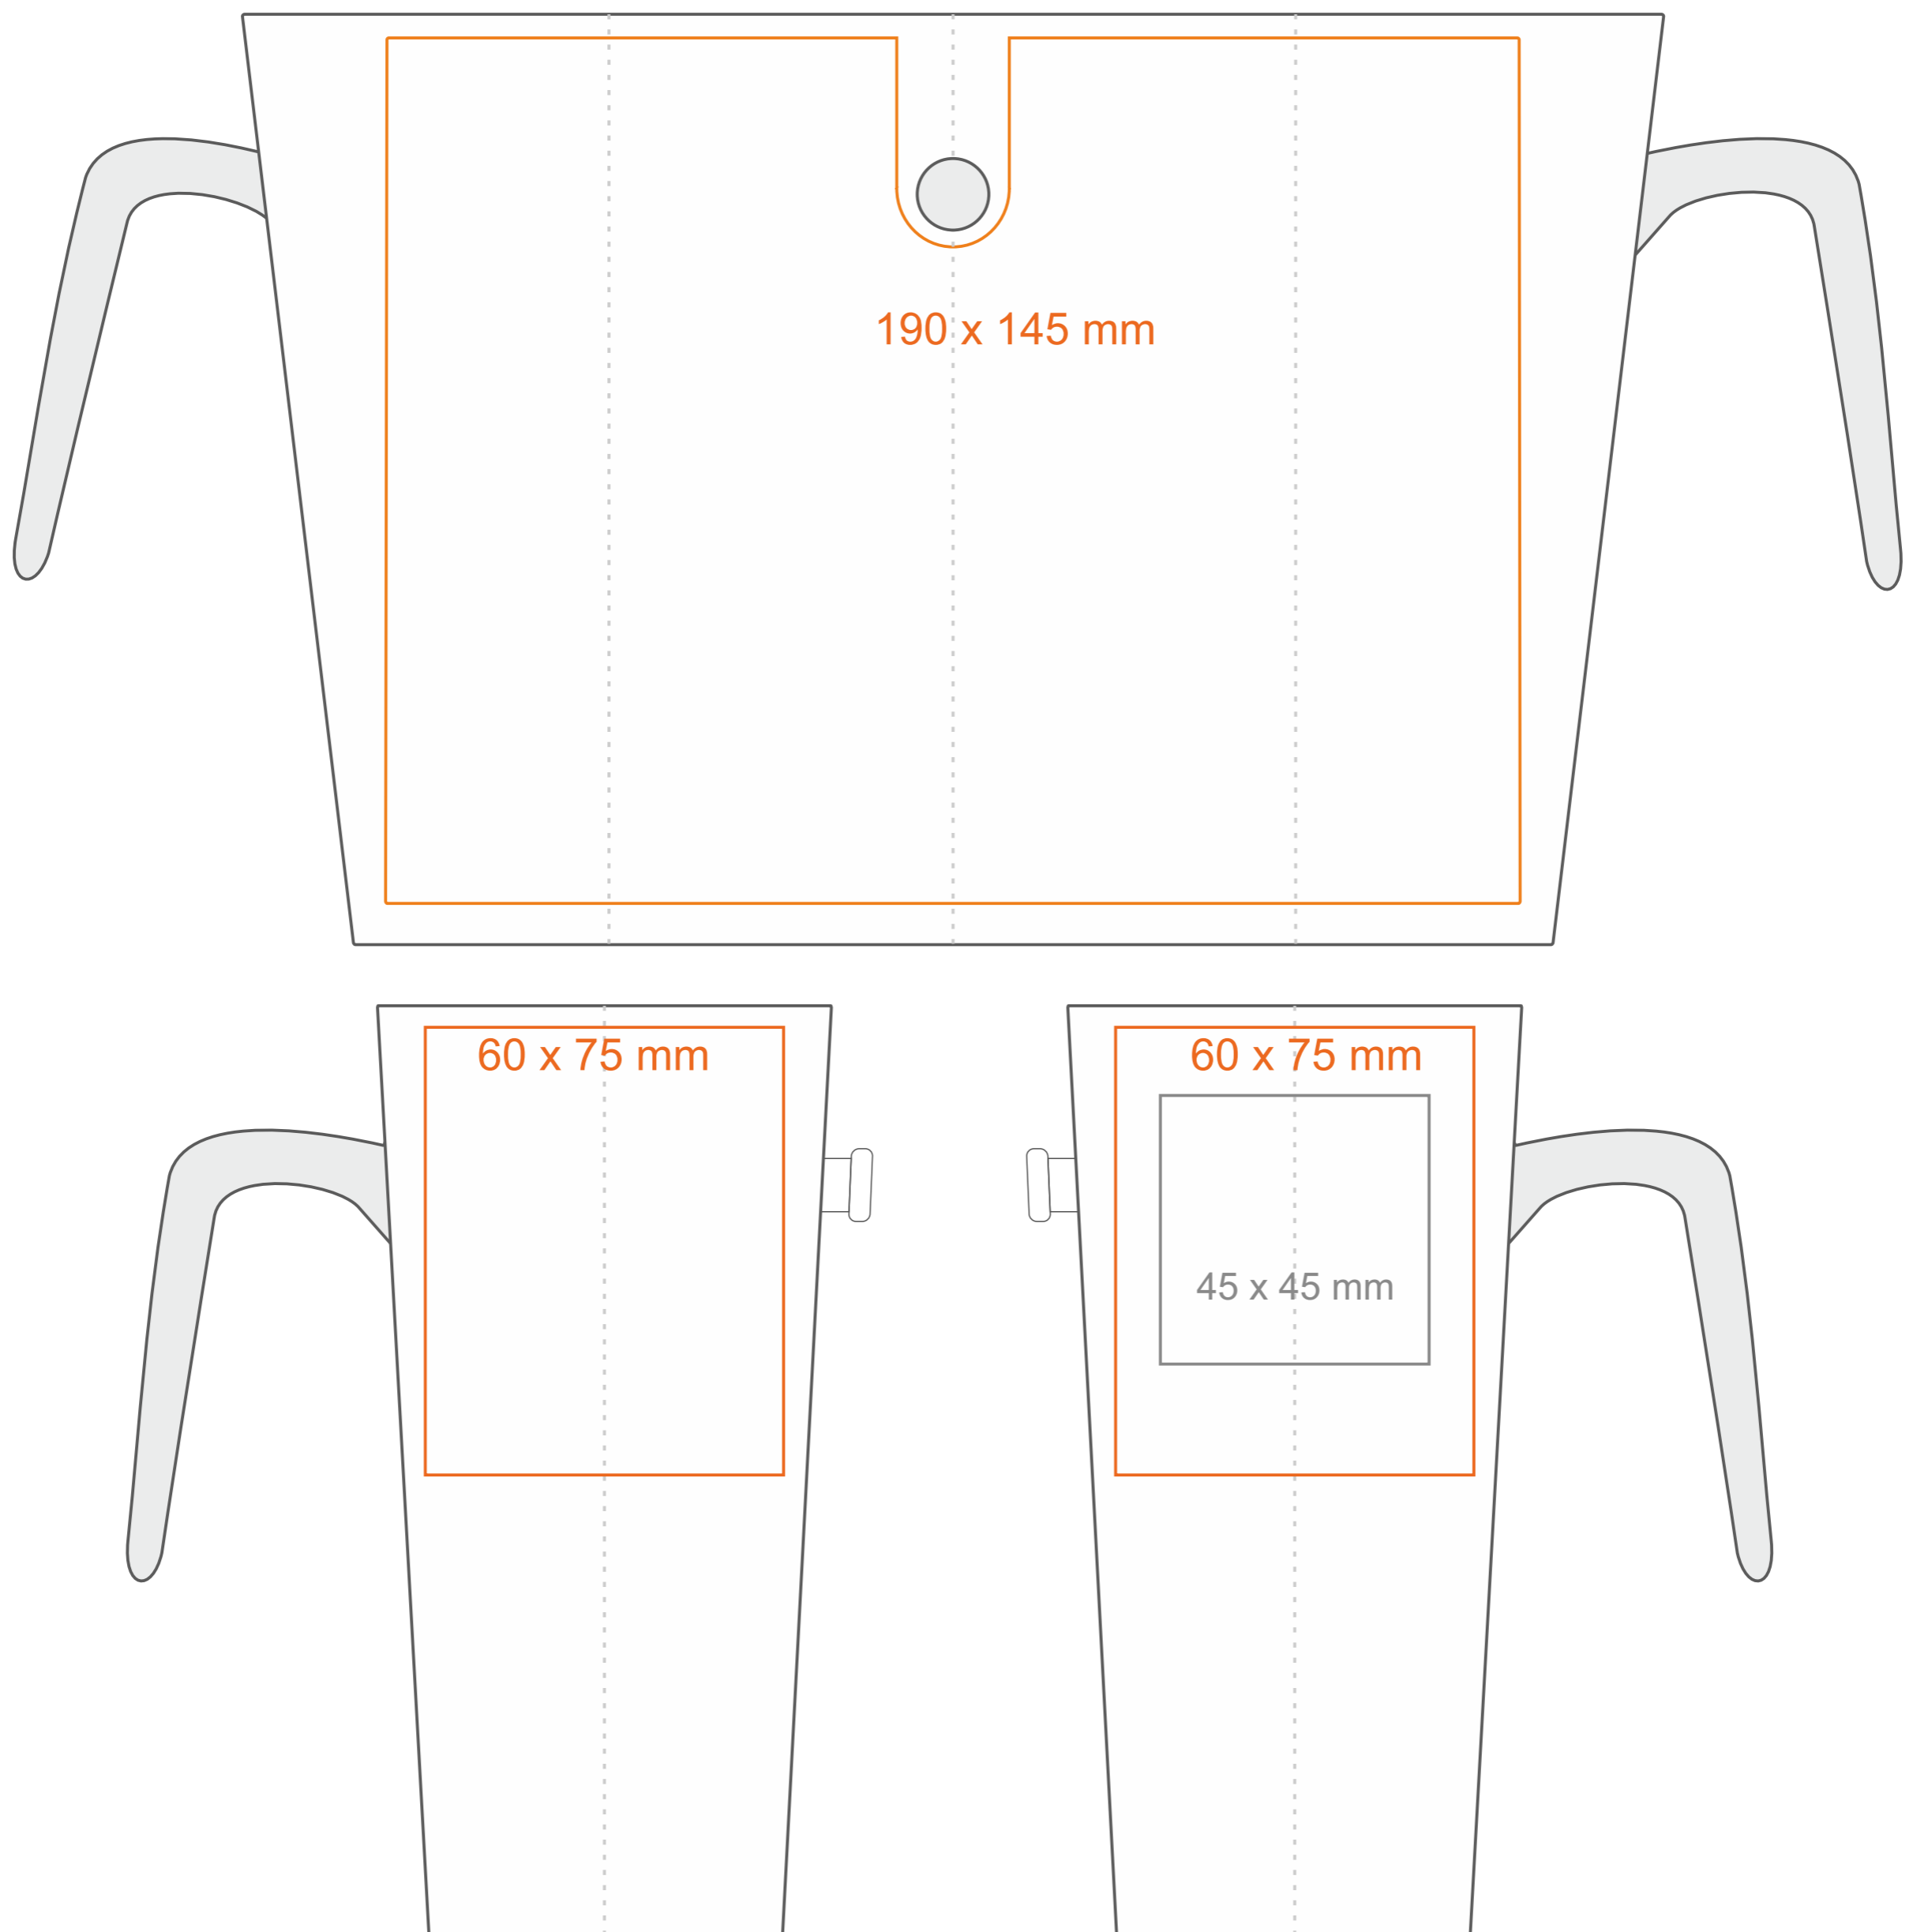

# M\_494 Idea

390 ml / h: 155 mm / Ø 76 mm

Imprint on the inside

Imprint on the bottom outside

- 60 x 20 mm

- Ø 45 mm

\*In the case of projects for transfer print running outside of the standard print area, please contact our sales department.

[How to prepare print material](#)

meaning

- Transfer Print
- Sensitive Touch
- Direct Print