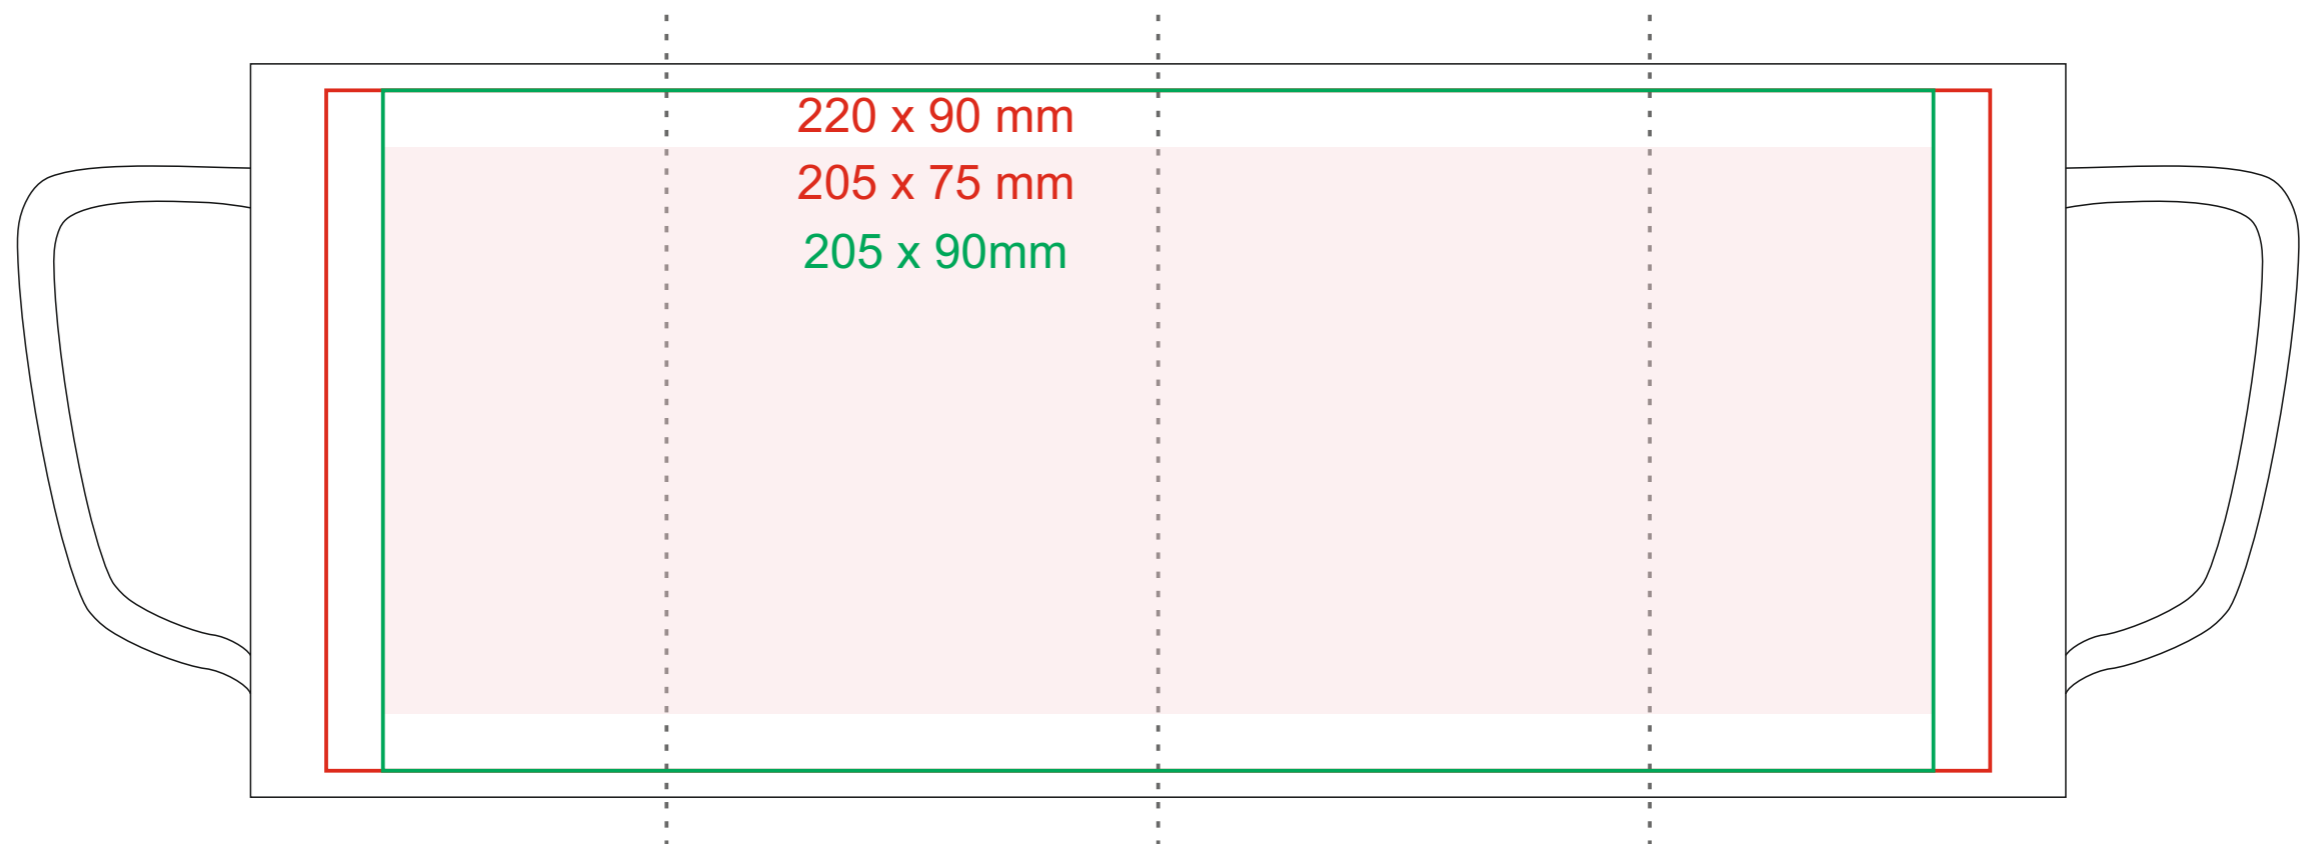

M_566 Tommy art. Solid

310 ml / h: 95 mm / Ø 83 mm

[How to prepare print material](#)

meaning

- Master Sublimation
- Project with small elements (safe area printing for small elements and texts)
- Smart Sublimation